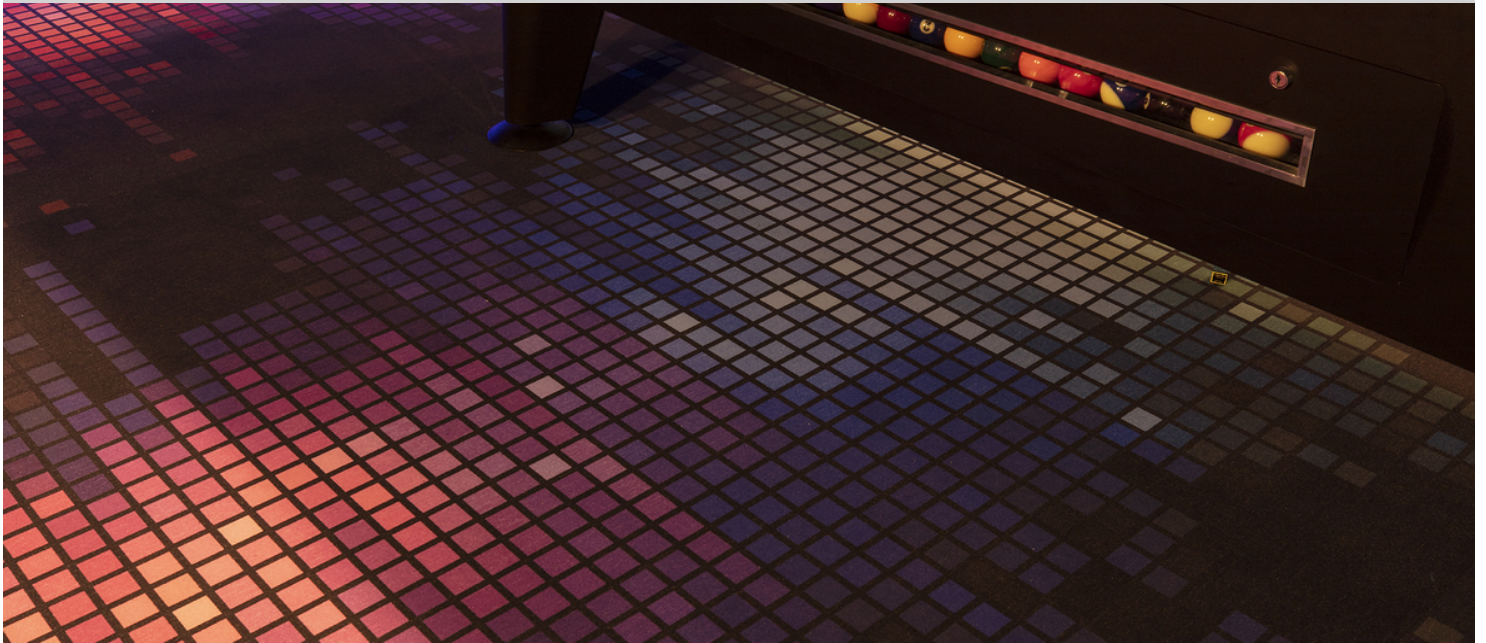

Skaga Venture

Skaga Venture is the place for relaxation and adventure. It is a new ultramodern indoor Family Entertainment Center in Schagen, The Netherlands, where you can kart, laser game, jumping a trampoline, play VR and arcade games, but also enjoy a drink and a bite. All this in a brand new beautiful and sustainable building! Each space has its own atmosphere with a matching flooring solution. For example, a combination of Allura Flex LVT with Flotex Vision flocked flooring has been chosen for the lobby. On the show staircase Marmoleum flooring is applied, and in the indoor jungle playground our robust, hard-wearing Needlefelt flooring is installed.

Nom du projet	Skaga Venture
Lieu	Schagen
Maitrise d'oeuvre	Toes Montage
Entrepreneur (général) de référence	Breg Ontwerp & Advies
Entrepreneur (revêtement de sol) de référence	Noord West Interieurs Tuitjehorn
Photographe	Michael van Oosten

Revêtements de sol utilisés

Forte sheet field

Flotex Vision Image energy

Flotex Vision Image chromatic

Marmoleum Fresco black

Allura Flex Wood light rustic oak