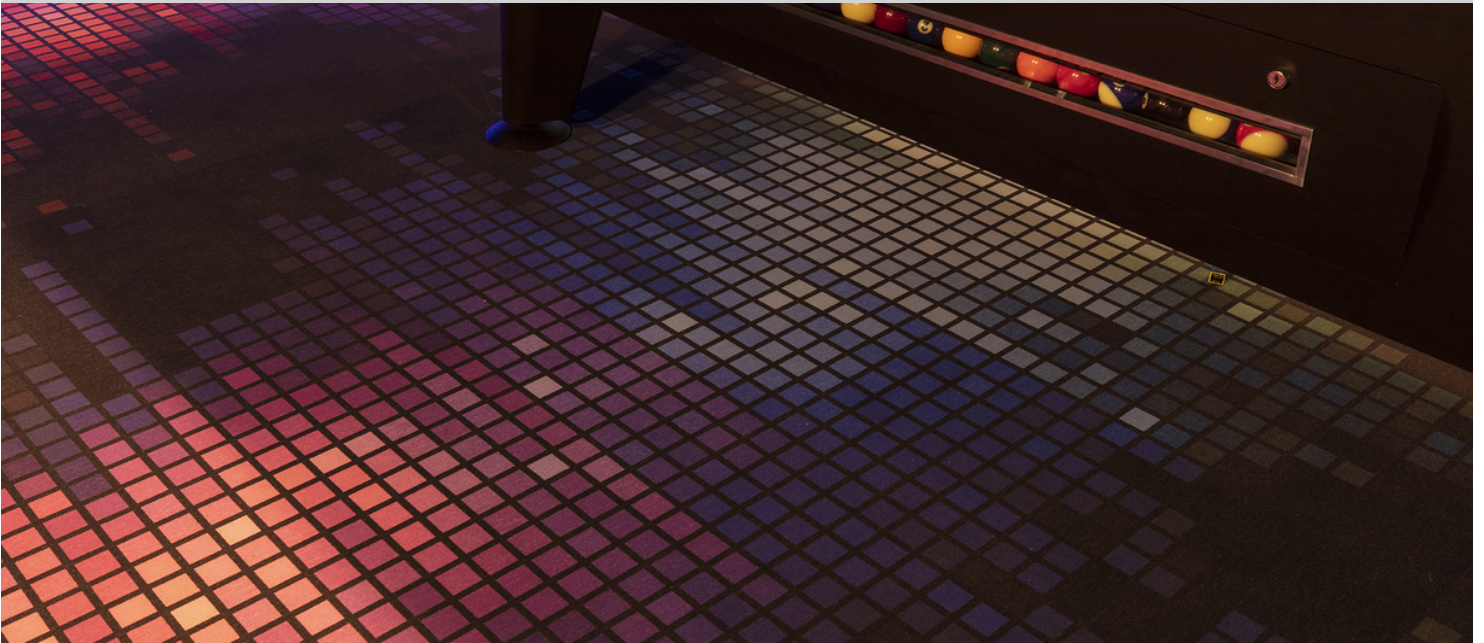

**Skaga Venture**

Skaga Venture is the place for relaxation and adventure. It is a new ultramodern indoor Family Entertainment Center in Schagen, The Netherlands, where you can kart, laser game, jumping a trampoline, play VR and arcade games, but also enjoy a drink and a bite. All this in a brand new beautiful and sustainable building! Each space has its own atmosphere with a matching flooring solution. For example, a combination of Allura Flex LVT with Flotex Vision floxed flooring has been chosen for the lobby. On the show staircase Marmoleum flooring is applied, and in the indoor jungle playground our robust, hard-wearing Needlefelt flooring is installed.

Project name	Skaga Venture
Location	Schagen
Comissioned by	Toes Montage
General contractor	Breg Ontwerp & Advies
Flooring contractor	Noord West Interieurs Tuitjehorn
Photographer	Michael van Oosten

**Used Products**

Forte sheet field

Flotex Vision Image energy

Flotex Vision Image chromatic

Marmoleum Fresco black

Allura Flex Wood light rustic oak