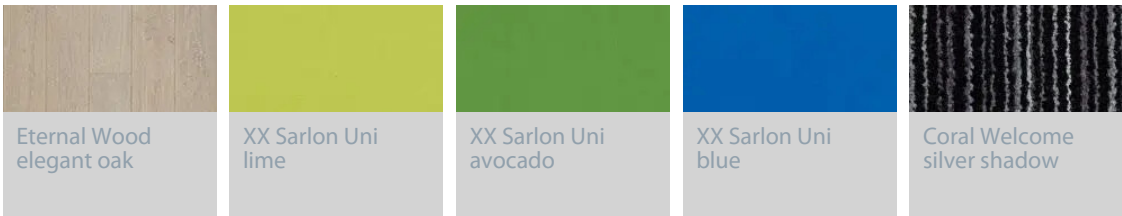

Used Products

Eternal Wood elegant oak

XX Sarlon Uni lime

XX Sarlon Uni avocado

XX Sarlon Uni blue

Coral Welcome silver shadow