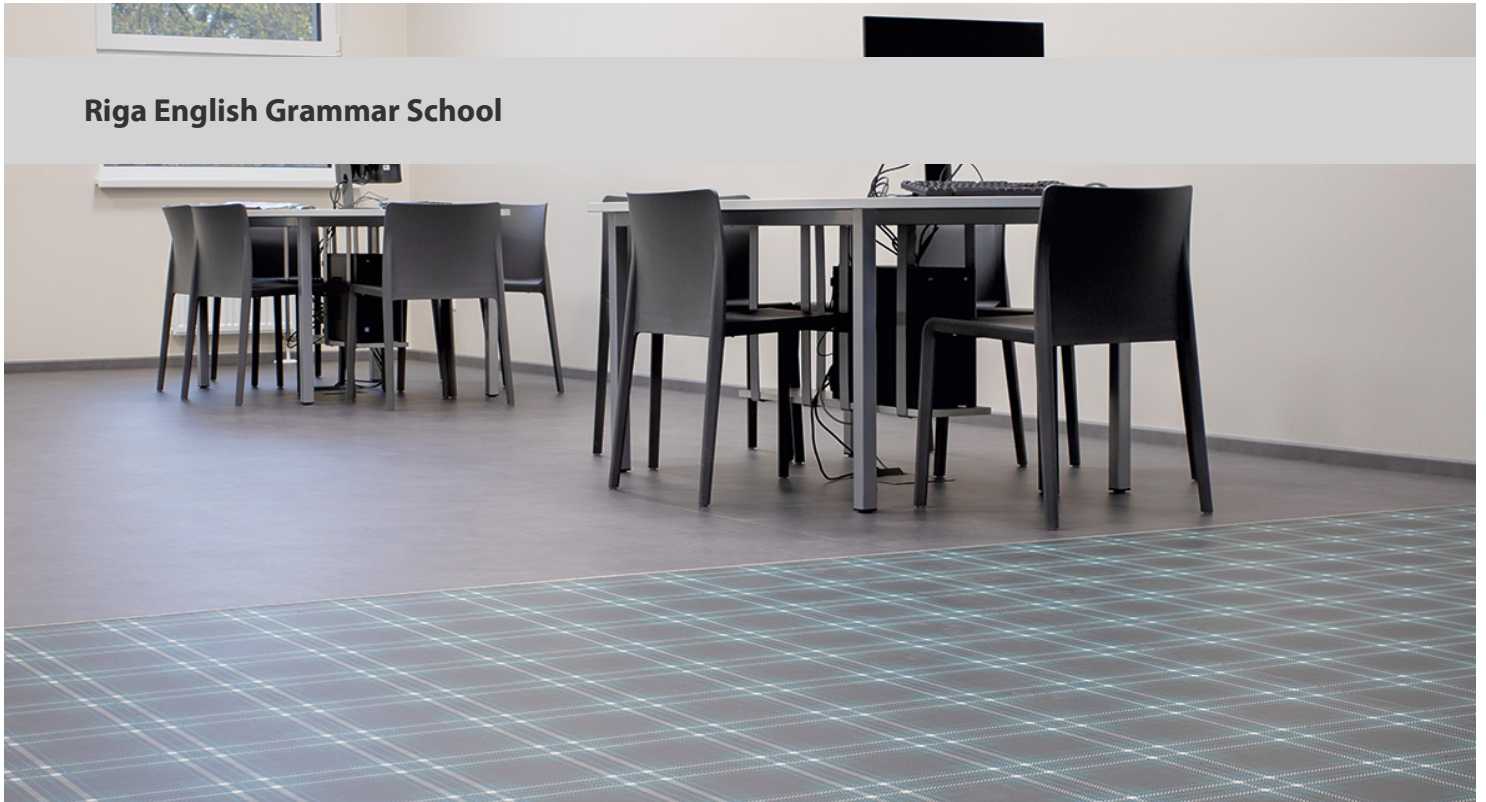

Riga English Grammar School

The Riga English Grammar School is an educational centre ready for global education: they offer international projects in connection with the daily learning process, teaching methods and approaches for integrating English into the learning process, awareness and practice of one's own identity, citizenship and values in a multicultural environment. In addition to Smaragd Lux floors, Eternal digital print floors with a Scottish design print were installed in many rooms in this educational centre. Forbo's advanced digital printing technology enables striking floor visuals that cannot be achieved with conventional print techniques. It enables you to design your own unique floor in the high quality of our heterogeneous vinyl sheet flooring.