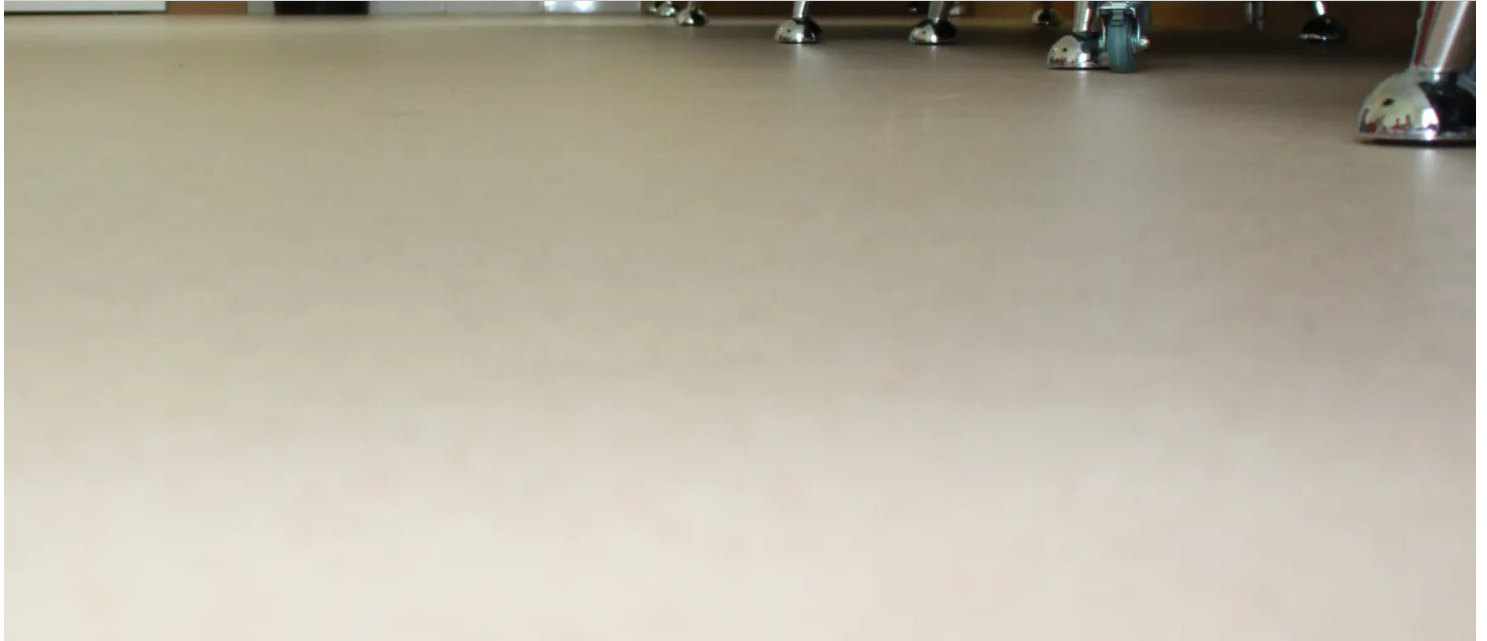

**Pediatric centre Moscow**

9000 sqm of new building of Moscow pediatric centre is installed with Smaragd lux. Playing zones for children are with marmoleum floorcovering with design.