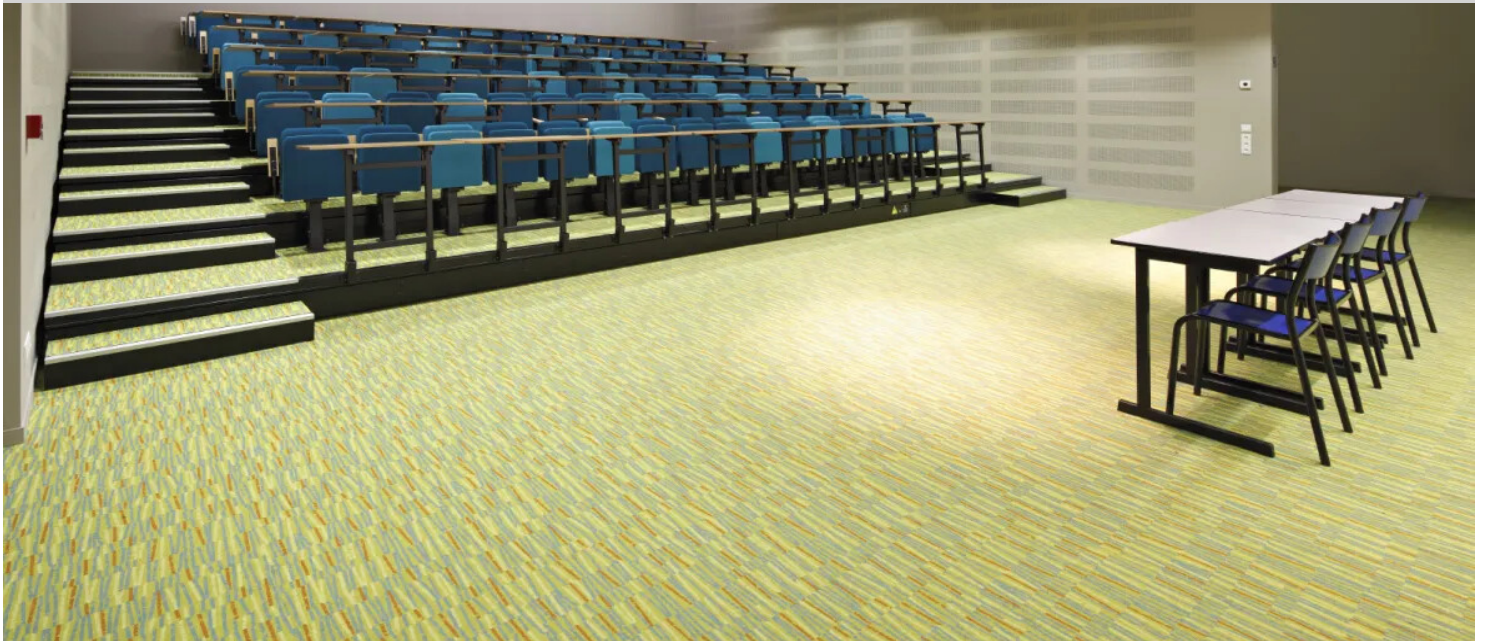

**Pays de Retz High school, Pornic**

The Pays de Retz High school was a project funded by the Pays de la Loire's general council. The aim was to build a modern & sustainable High school. Concerning flooring, the chosen company was AIA Associés, an architectural agency. This agency appreciated our coloristic offer and was seduced by our natural with various colors collection Marmoleum. It's choice was also focus on our Flotex product, especially for its acoustics properties, its convenient cleaning and original references.