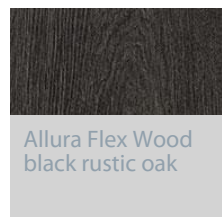

Furniture
Linoleum color
overview
olive

Tessera
Earthscape
iceberg

Allura Flex Wood
grey waxed oak

Allura Flex Wood
classic autumn
oak

Allura Flex Wood
grey waxed oak

Allura Flex Wood
black rustic oak