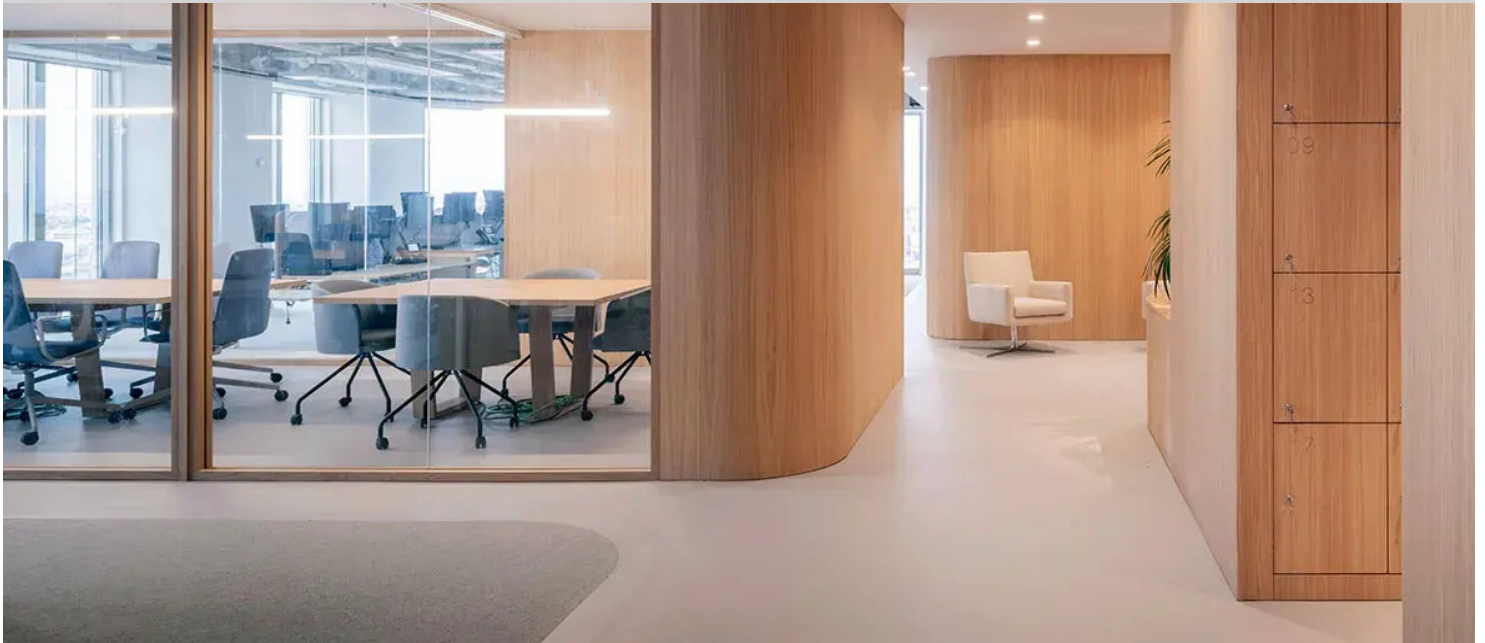

**Monex**

This project aims at a new and comfortable interior for the Monex Europe offices in the iconic Picasso Tower in Madrid. It focuses on collaboration and comfort of the employees, with meeting rooms offering breathtaking views of Madrid. The warm colours of wood combine with clean, white surfaces, resulting in relaxed social areas for convening in the much-needed spaces. Monex was looking for the innovative Arquid's vision to create home-offices, so maintaining a friendly but professional approach to everything they do.