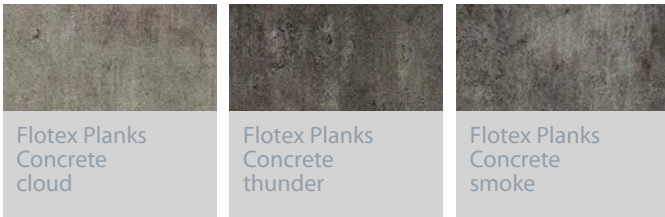

**Meguro Ekimae CENTRAL DENTAL CLINIC**

Meguro Ekimae CENTRAL DENTAL CLINIC

Location	Meguro-Ku, Tokyo
Interior designer	Mr. Shinji Hatayama, Design Room Ltd.

**Used Products**

Flotex Planks  
Concrete  
cloud

Flotex Planks  
Concrete  
thunder

Flotex Planks  
Concrete  
smoke