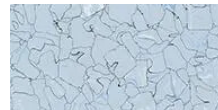

### Kullanılan Zemin Ürünleri

Marmoleum Real  
slate grey

Marmoleum Real  
mist grey

Sphera Element  
lead

Sphera Element  
silver grey

Sphera Element  
light neutral grey

Sphera Element  
sand

Marmoleum  
Fresco  
green

Sphera Element  
yellow green

Colorex SD  
pacific