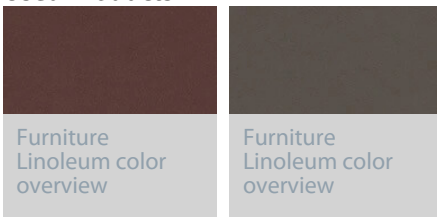

**Möbeltischlerei Marko Wust**

Due to the high demand we created our special branch for Interior Doors which concentrates only on manufacturing custom- made interior doors to highest quality standards. The main focus is on the professional manufacturing of fine interior doors with a plain and timeless design, either to your individual ideas or to your choice from our design concepts. The doors come laminated with Linoleum, veneered with various woods-oiled or varnished- or colour coated in all shades of colours. Just as you choose. Of course all doors can be equipped with fine matching fittings. On demand they also offer a special fixture to prevent warpage and distortion.

Photographer	Daniel Hanke
Location	Falkensee, Deutschland

**Used Products**

Furniture  
Linoleum color  
overview

Furniture  
Linoleum color  
overview