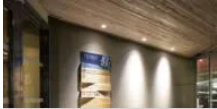

**Lvov International airport**

In the entrance area of the Lvov airport Forbo's Nuway entrance flooring mats have been installed, which provide an excellent barrier for dirt coming into the airport. For the waiting areas and gates Flotex flocced flooring has been chosen, which is an extremely wear resistant floor covering, ideal for busy areas.

Location	Lvov, Ukraine
----------	---------------

**Used Products**

Nuway Grid

Flotex Cityscape tiles  
Integrity<sup>2</sup> steel