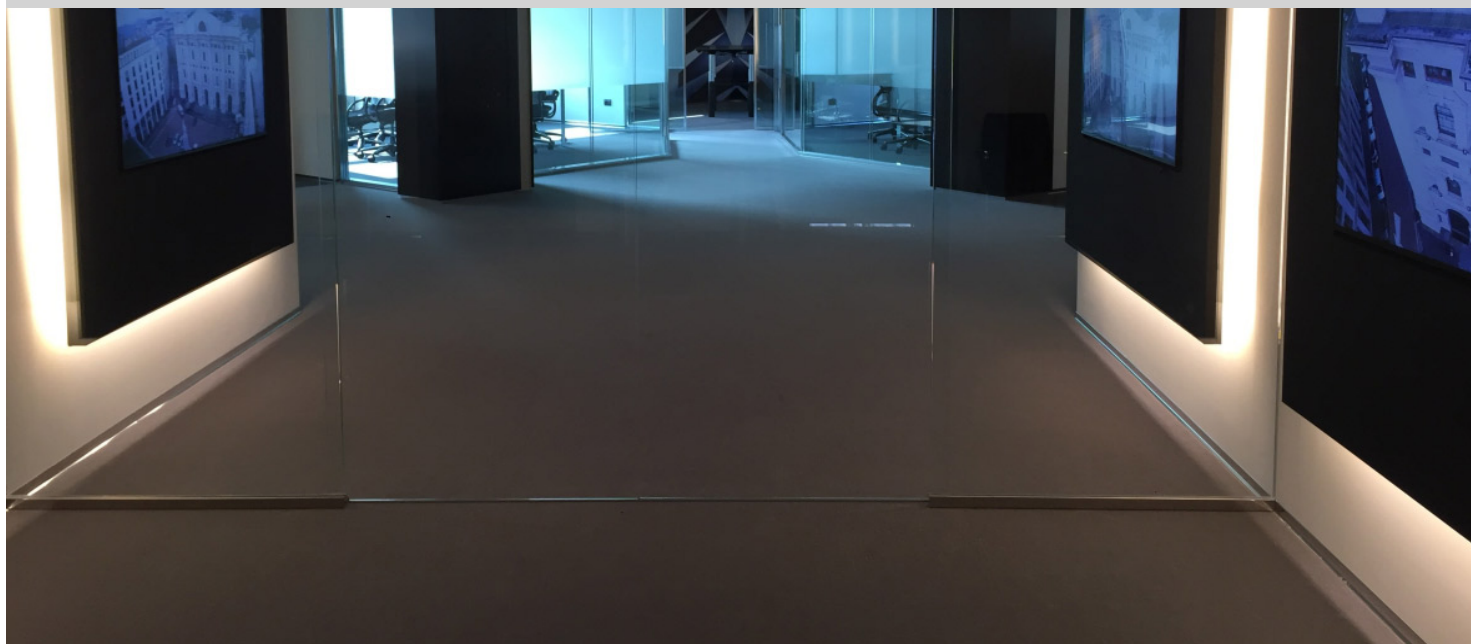

## London Stock Exchange in Milan

The floor covering chosen for the open-space layout of the London Stock Exchange in Milan is Flotex Metro. The exceptional acoustic properties combined with the elegant and soft feel of Flotex flocced flooring made it perfectly suited for this project.

### Izmantotie grīdas segumi

Flotex Metro  
Metro grey

Flotex Metro  
Metro anthracite