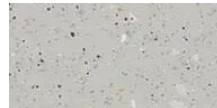

Location Liverpool

Used Products

Eternal Wood washed beech

Surestep Material black concrete

Eternal Step smoke

Surestep Material quartz stone