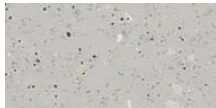

Location	Liverpool
----------	-----------

**Featured Flooring Products**

Eternal Wood washed beech

Surestep Material black concrete

Surestep Original smoke

Surestep Material quartz stone