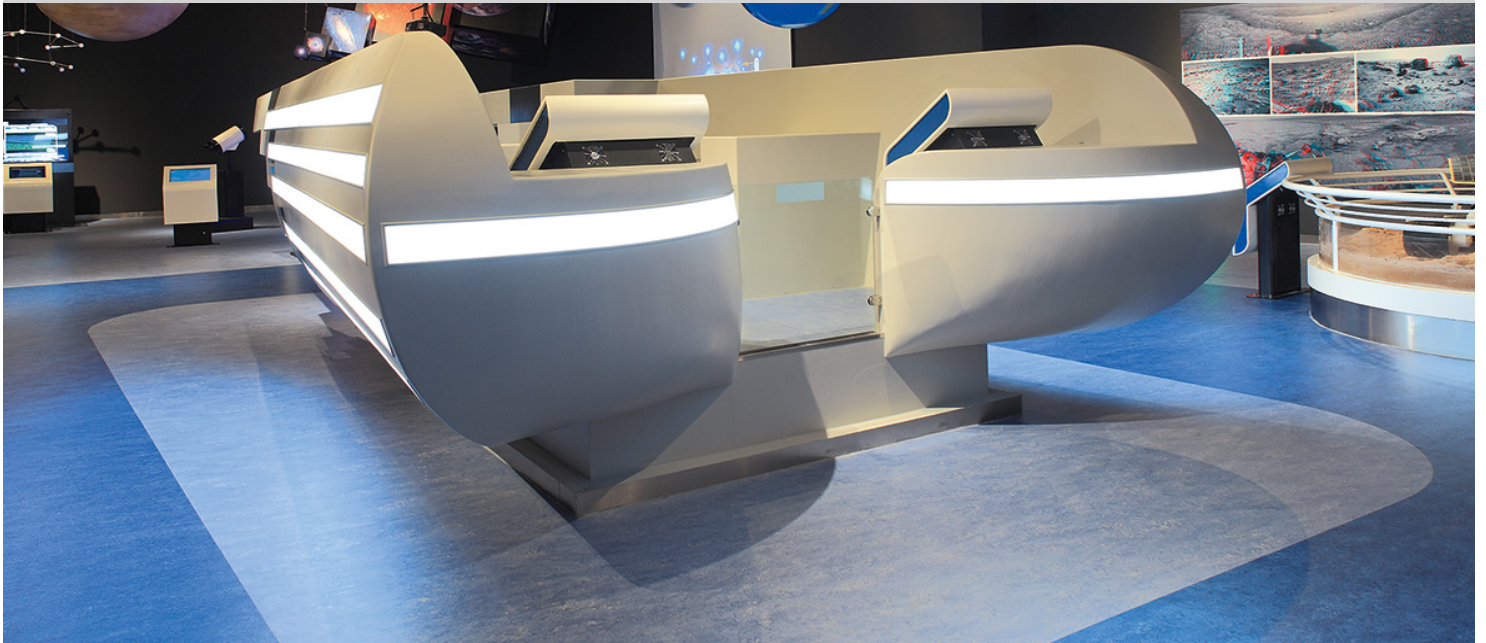

**Liaoning Science and Technology museum**

The Liaoning Science and Technology museum is located in Shenyang, China. In the museum our natural Marmoleum Real flooring is installed in 2 bright blue colors that really complement the interior. Marmoleum is very suitable for use in museums, as it is a very durable and easy to clean floor covering.

Location Shenyang, People's Republic of China  
 Flooring Contractor Nomura Construction Shanghai CO., LTD

Photographer Vanessa Chen

**Used Products**

Marmoleum Real blue

Marmoleum Real fresco blue