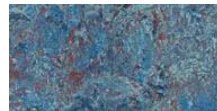

Kuopio University Hospital

Kuopio University Hospital is using Marmoleum in an innovative way in walls and furniture.

Photographer	Jari Kestilä
Installation by	Raimatto, Kartanon Mittakaluste
Reference Interior Architecture	Arkkitehtitoimisto Lukkaroinen Oy / Partanen & Lamusuo Oy
Location	Kuopio

Used Products

Marmoleum Real blue

Marmoleum Real Bleekerstreet

Marmoleum Vivace Chagall's circus

Marmoleum Vivace fiery fantasy