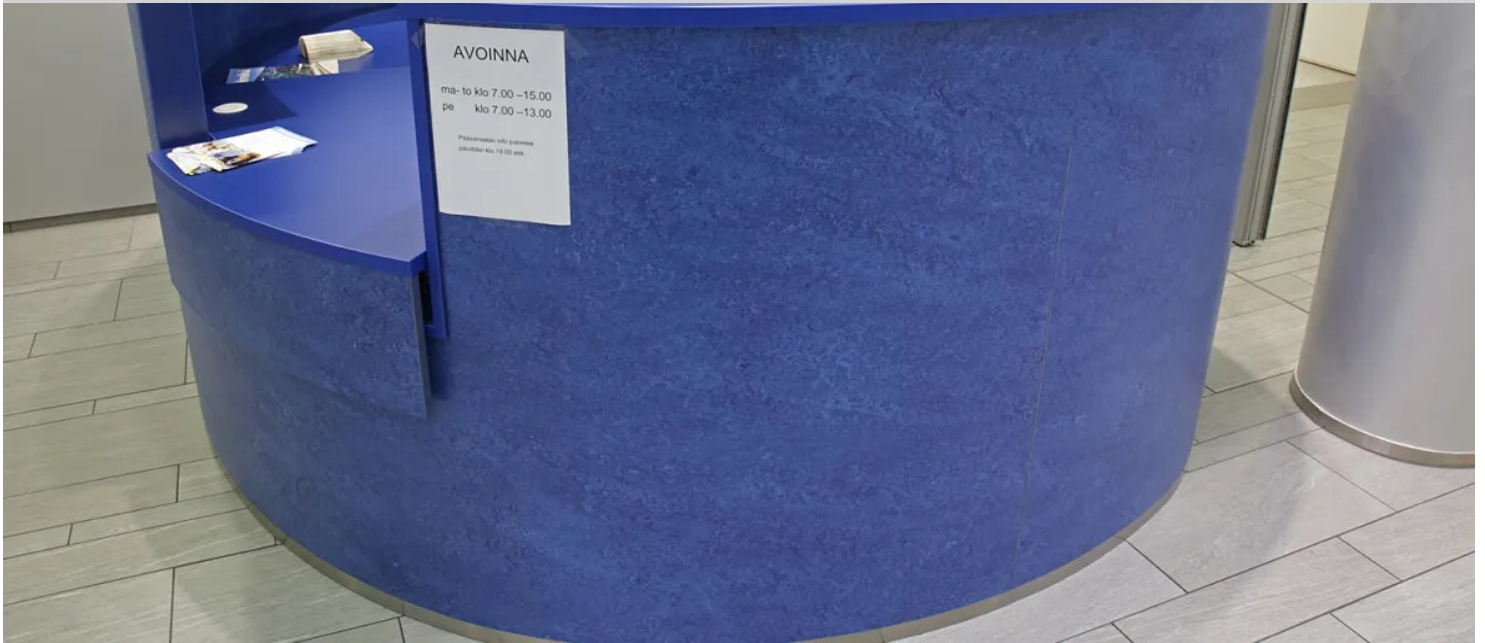

Kuopio University Hospital

Kuopio University Hospital is using Marmoleum in an innovative way in walls and furniture.

Photographer	Jari Kestilä
Installation by	Raimatto, Kartanon Mittakaluste
Reference Interior Architecture	Arkkitehtitoimisto Lukkaroinen Oy / Partanen & Lamusuo Oy
Location	Kuopio