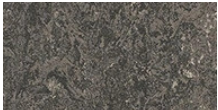

Used Products

Marmoleum Real
graphite