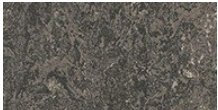

Kontinkangas Hospital, Oulu

Hospital in Oulu, where installed 7000 m2 Marmoleum Real and 280 m2 Marmoleum Dual.

Photographer Jari Kestilä

Used Products

Marmoleum Real
graphite

Marmoleum
Modular
graphite