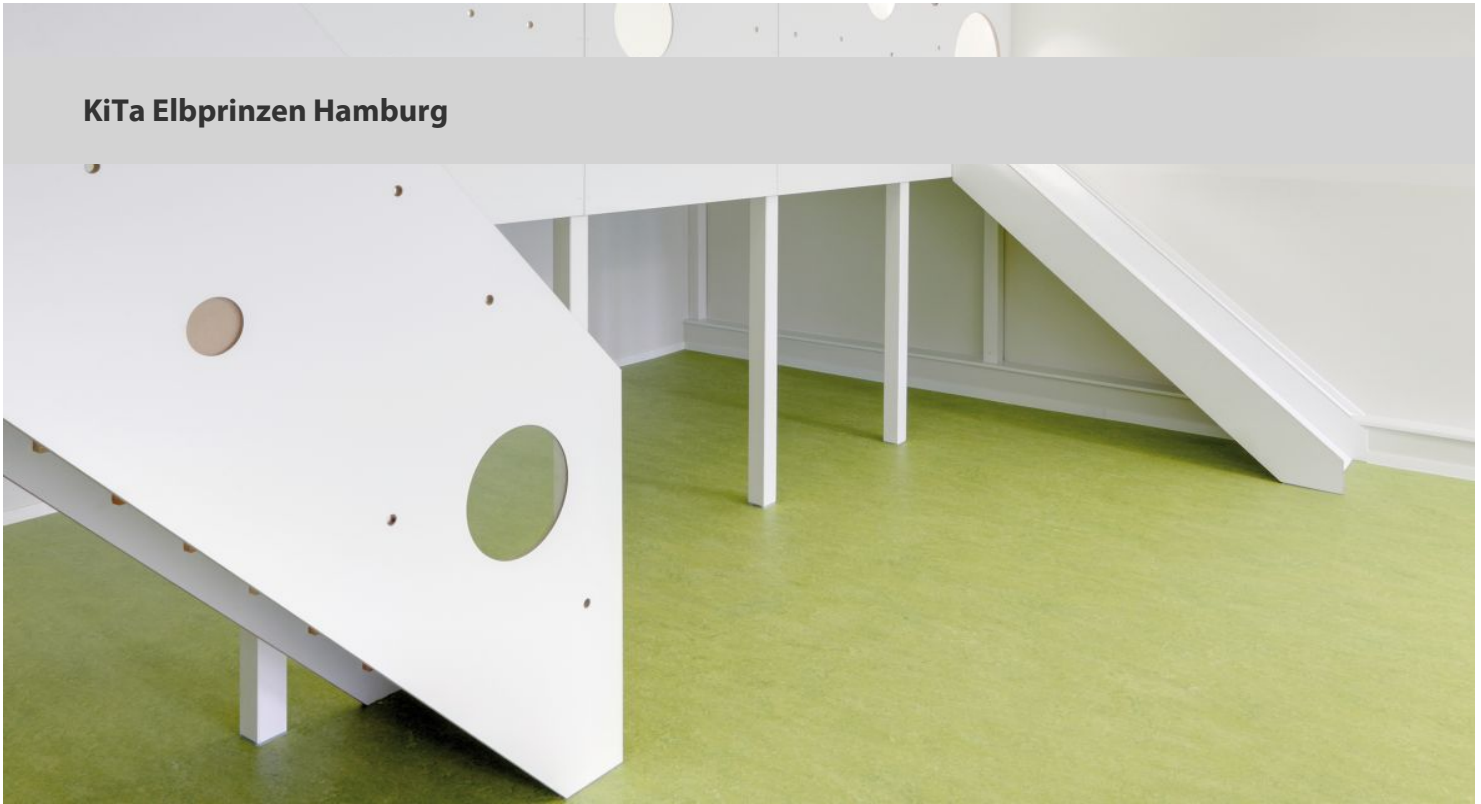

**KiTa Elbprinzen Hamburg**

The Nursery in Hamburg opening in April 2010 and has 70 seats for children. They used Marmoleum Real 3126 + 3224 + 3226 +3234 for the classrooms and corridors (400m<sup>2</sup>)