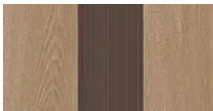

Allura Wood
light rustic oak

Sarlon Complete
Step
wood clay / nose: