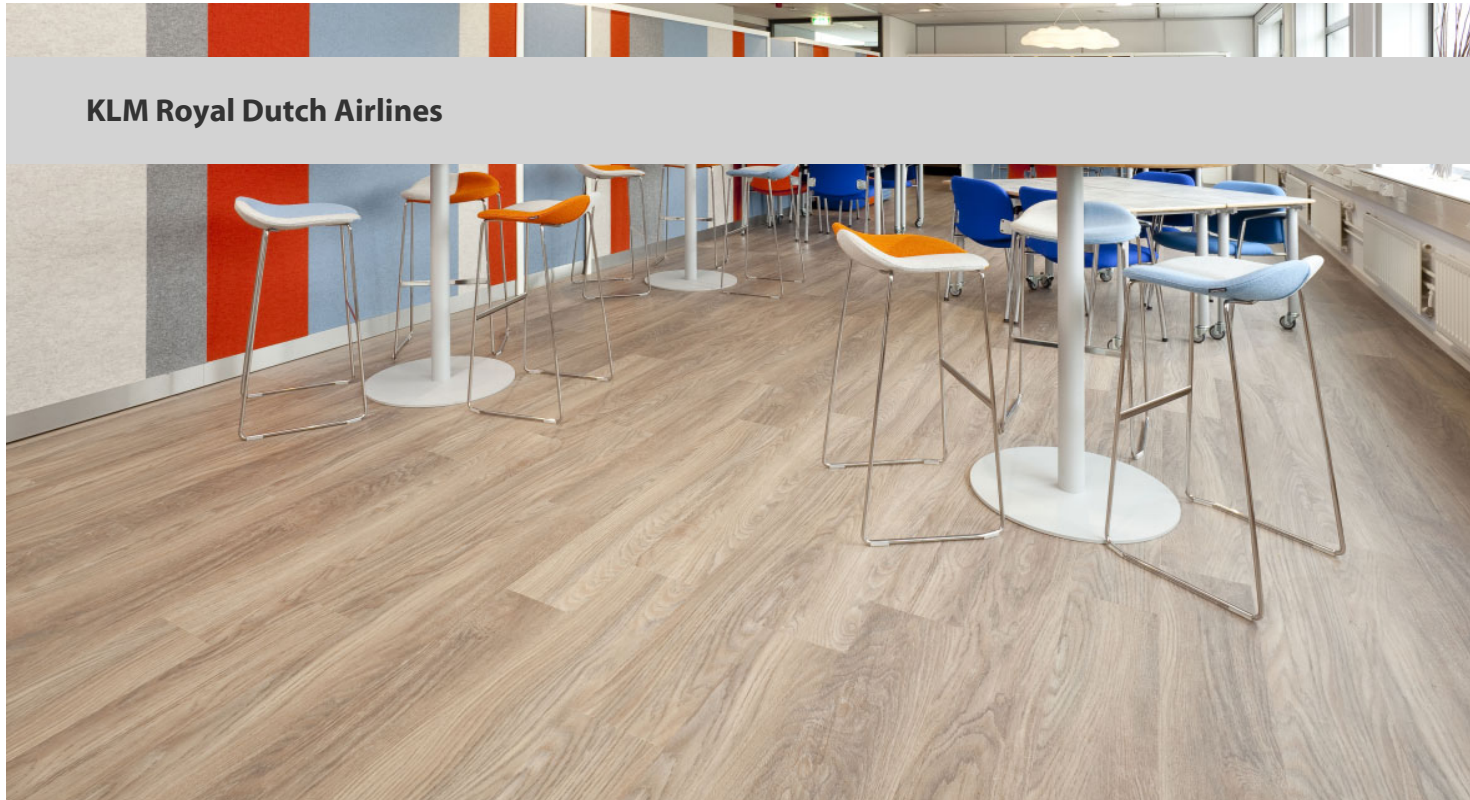

KLM Royal Dutch Airlines

Pantry at KLM Royal Dutch Airlines office Schiphol Amsterdam

Projekta nosaukums	KLM - pantry
Adrese	Schiphol-Oost, NL
Arhitekts	Sander Griffioen
Ieklāšana	Hilbrink Projectstoffering bv, Hoofddorp
Fotogrāfs	Erik Poffers, Andijk

Izmantotie grīdas segumi