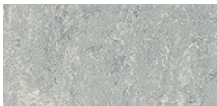

Used Products

Marmoleum Real
dove grey