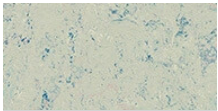

Marmoleum
Splash
bluemoon