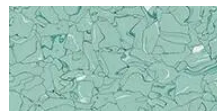

Haga Juliana Children's Hospital

The modern design of The Haga Juliana Children's Hospital in The Hague, The Netherlands, is enhanced by our beautiful light Marmoleum Fresco flooring (3860 Silver Shadow) and various colors of Colorex flooring.

Installation by Vlaaggroep Katwijk

General Contractor DBFMO bouw Boele

Interior Architect Aan de Maas Architecten Rotterdam

Used Products

Marmoleum
Fresco
silver shadow

Colorex SD
niagara

Colorex EC
twilight