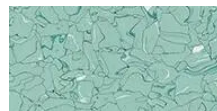

Haga Juliana Children's Hospital

The modern design of The Haga Juliana Children's Hospital in The Hague, The Netherlands, is enhanced by our beautiful light Marmoleum Fresco flooring (3860 Silver Shadow) and various colors of Colorex flooring.

Installation by Vlaaggroep Katwijk

General contractor DBFMO bouw Boele

Interior architect Aan de Maas Architecten Rotterdam

Used Products

Marmoleum
Fresco
silver shadow

Colorex SD
niagara

Colorex EC
twilight