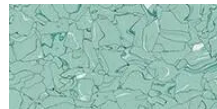

Haga Juliana Children's Hospital

The modern design of The Haga Juliana Children's Hospital in The Hague, The Netherlands, is enhanced by our beautiful light Marmoleum Fresco flooring (3860 Silver Shadow) and various colors of Colorex flooring.

Installation by Vlaaggroep Katwijk

General contractor DBFMO bouw Boele

Reference Interior Architect Maas Architecten Rotterdam

Used Products

Marmoleum
Fresco
silver shadow

Colorex SD
niagara

Colorex EC
twilight