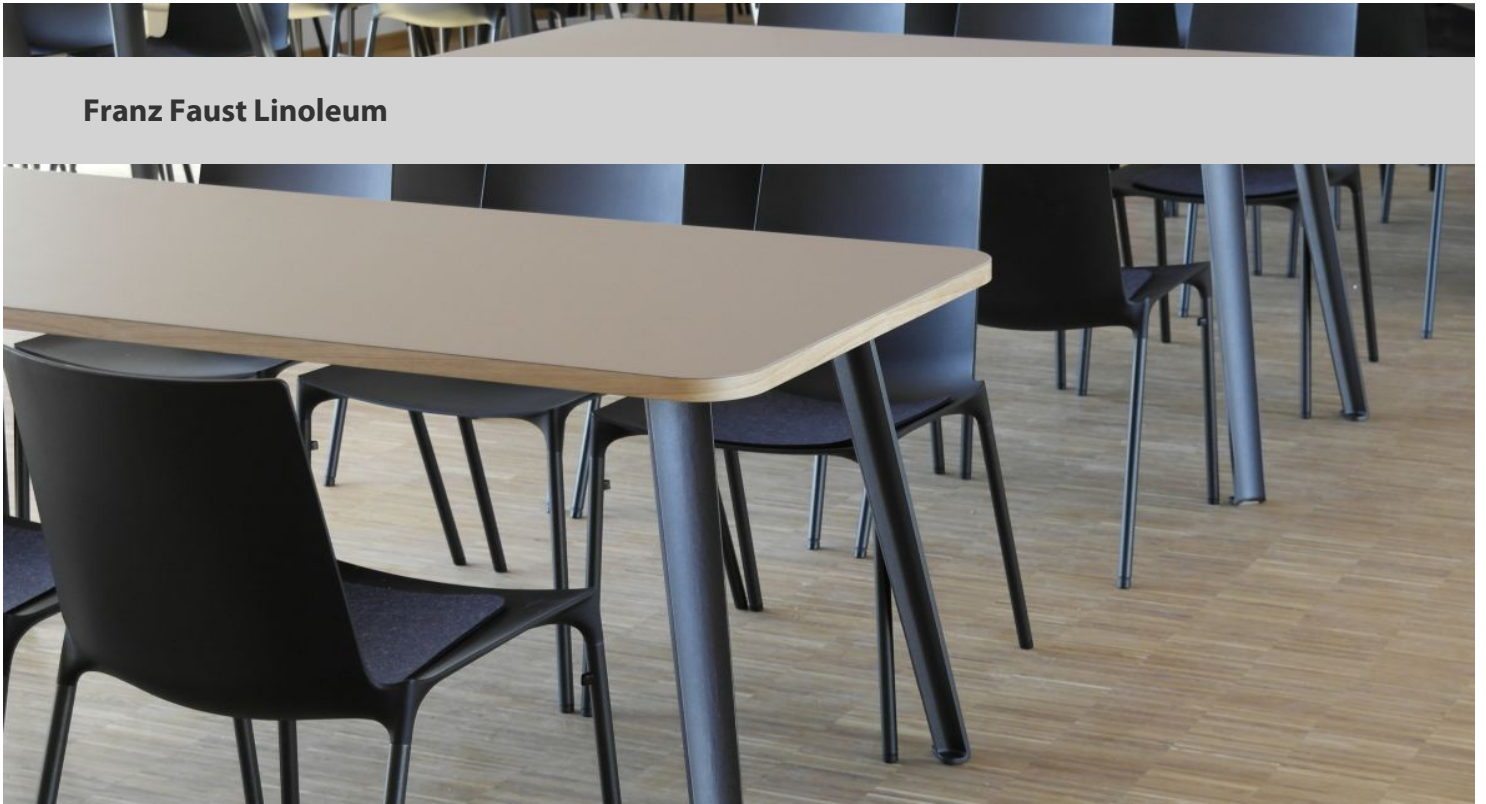

**Franz Faust Linoleum**

The Franz Faust company concentrates exclusively on the production of linoleum furniture products, especially linoleum coated table tops and notice boards. The elastic coating of our Furniture Linoleum makes a perfect surface for home and work environments such as shop or reception counters, cupboards, interior doors, chairs, dividing walls and wall panelling. The blue color "cornflower" that is visible in several images is no longer in collection. The "4181 midnight blue" is a good alternative.