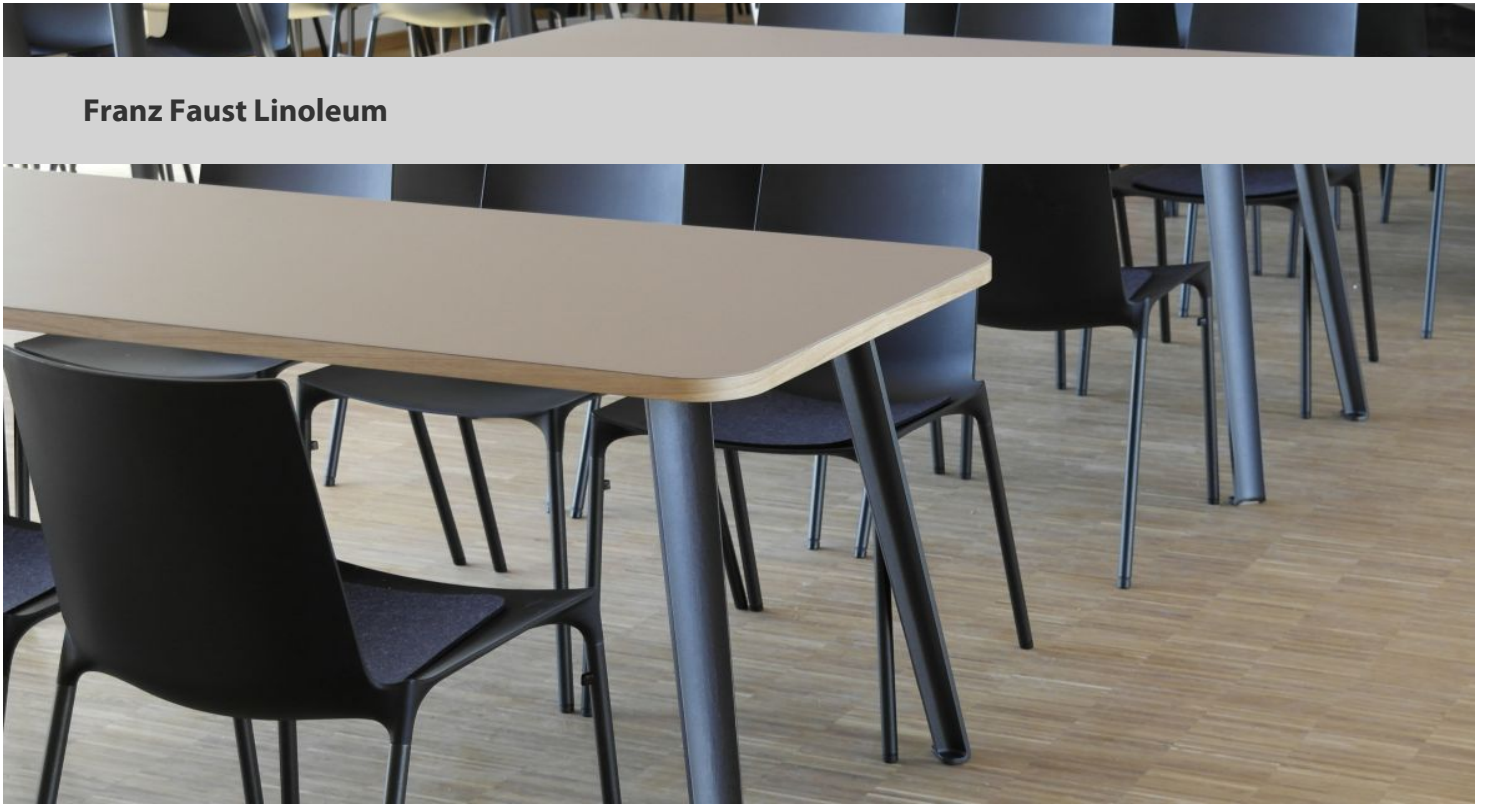

Franz Faust Linoleum

The Franz Faust company concentrates exclusively on the production of linoleum furniture products, especially linoleum coated table tops and notice boards. The elastic coating of our Furniture Linoleum makes a perfect surface for home and work environments such as shop or reception counters, cupboards, interior doors, chairs, dividing walls and wall panelling. The blue color "cornflower" that is visible in several images is no longer in collection. The "4181 midnight blue" is a good alternative.