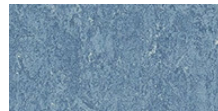

Fox International Channels

Fox International Channels is located in São Paulo, Brazil. On the floor various colours of Marmoleum Fresco flooring have been installed. The bright red contrasts beautifully with the black colour, and combines well with the colours that are used on the walls.

Project name Fox Latin America Channels

Architect Sergio Camargo

Date of completion 2011

Location São Paulo, Brasilien

Used Products

Marmoleum
Fresco
black

Marmoleum
Fresco
scarlet

Marmoleum Real
fresco blue