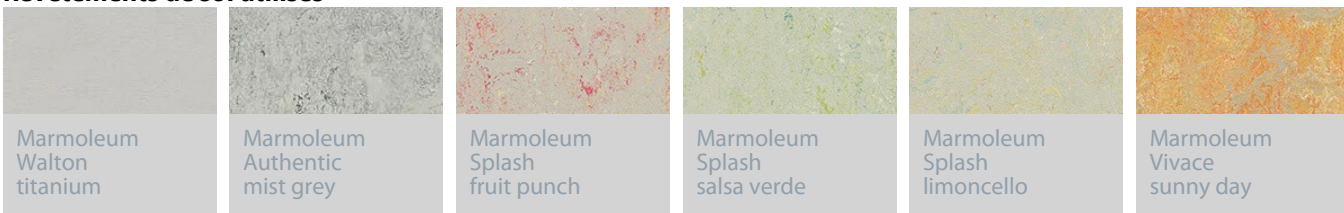

Floriworld

The floor as an atmospheric connector in a colourful inner world FloriWorld, a brand new tourist attraction is an interactive and relaxing day out for lovers of flowers and plants. It offers a colorful and impressive total experience, in which the visitor actively participates and is immersed in an unforgettable experience. General Manager, Rick Pesik has every reason to feel proud. Ann Das, interior designer and responsible for the total 'look and feel' of FloriWorld, has added an extra dimension to the total experience through the use of different types of flooring: namely the connection between the different rooms and the literal basis on which one experiences each room individually. The great thing about the Forbo collections is that they are mutually attuned, have a large and diverse range of colours and designs, and have their own unique design possibilities through digital printing," says Ann. Almost all of our floors are represented, both sheet material as well as planks and tiles. From soft green and natural shades from our Marmoleum collection to bright Flotex colours, from digitally printed vinyl to Safestep non-slip vinyl because of its beautiful shimmer. From entrance to restaurant to skylounge. See for yourself, a beautiful total project of which the end result is awesome!

Revêtements de sol utilisés

Marmoleum
Authentic
natural corn

Flotex Borders
tangerine

Flotex Borders
electric

Flotex Colour
Metro cherry

Tessera Chroma
eucalyptus

Flotex Vision
Pattern
Patch of Grass

Safestep R12
charcoal

Flotex Colour
Calgary ash

Flotex Naturals
quarry tile

Allura Wood
dark graphic
wood

Coral Welcome
blue lagoon