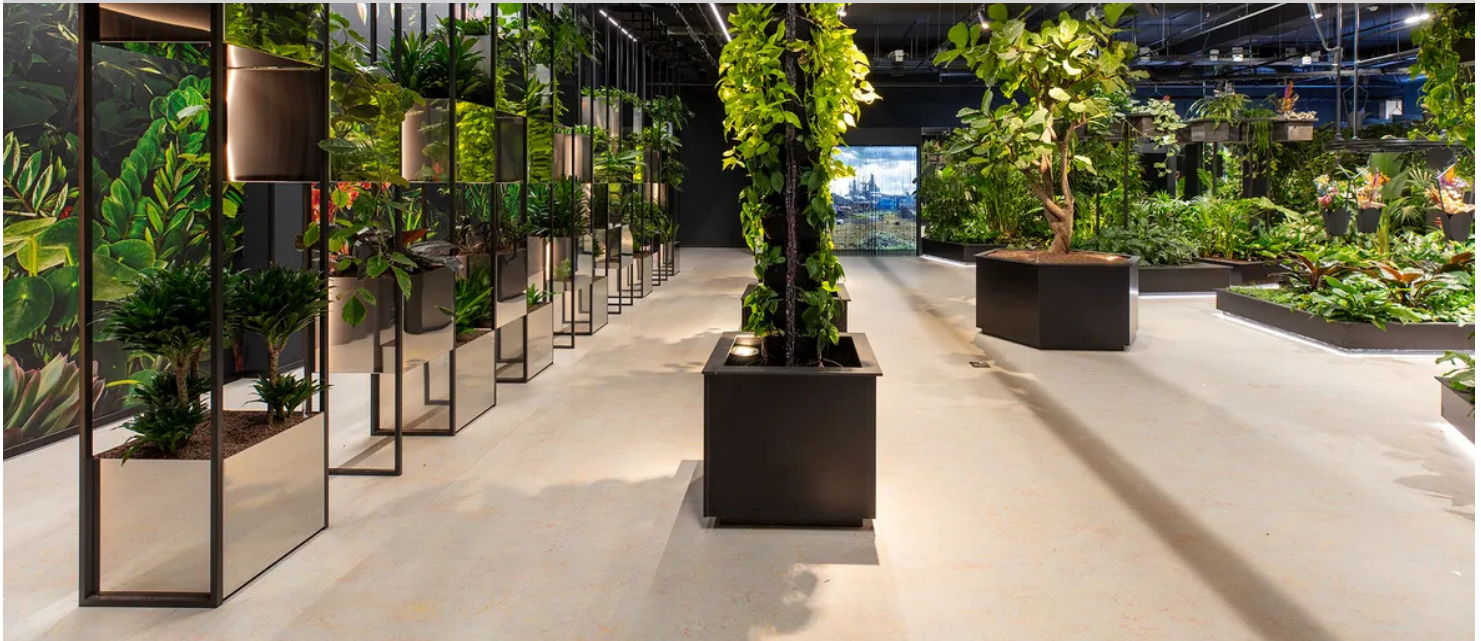

Floriworld

The floor as an atmospheric connector in a colourful inner world FloriWorld, a brand new tourist attraction is an interactive and relaxing day out for lovers of flowers and plants. It offers a colorful and impressive total experience, in which the visitor actively participates and is immersed in an unforgettable experience. General Manager, Rick Pesik has every reason to feel proud. Ann Das, interior designer and responsible for the total 'look and feel' of FloriWorld, has added an extra dimension to the total experience through the use of different types of flooring: namely the connection between the different rooms and the literal basis on which one experiences each room individually. The great thing about the Forbo collections is that they are mutually attuned, have a large and diverse range of colours and designs, and have their own unique design possibilities through digital printing," says Ann. Almost all of our floors are represented, both sheet material as well as planks and tiles. From soft green and natural shades from our Marmoleum collection to bright Flotex colours, from digitally printed vinyl to Safestep non-slip vinyl because of its beautiful shimmer. From entrance to restaurant to skylounge. See for yourself, a beautiful total project of which the end result is awesome!