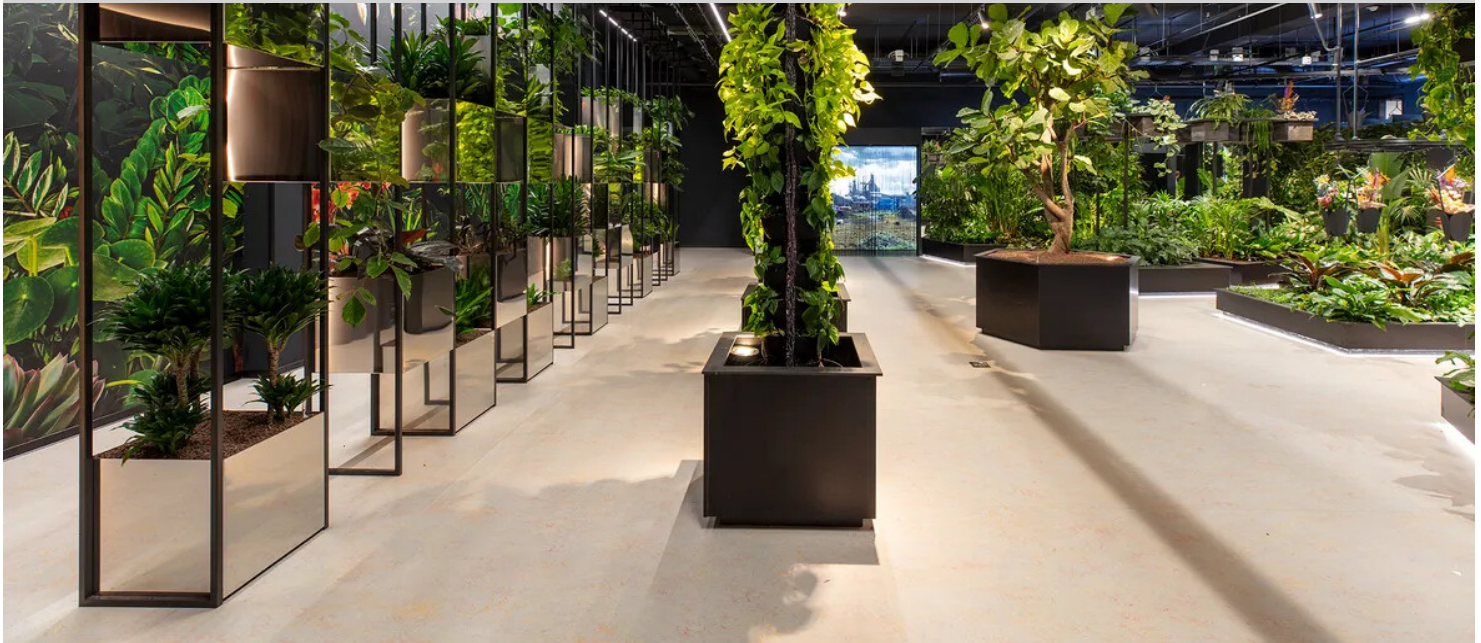

Floriworld

The floor as an atmospheric connector in a colourful inner world FloriWorld, a brand new tourist attraction is an interactive and relaxing day out for lovers of flowers and plants. It offers a colorful and impressive total experience, in which the visitor actively participates and is immersed in an unforgettable experience. General Manager, Rick Pesik has every reason to feel proud. Ann Das, interior designer and responsible for the total 'look and feel' of FloriWorld, has added an extra dimension to the total experience through the use of different types of flooring: namely the connection between the different rooms and the literal basis on which one experiences each room individually. The great thing about the Forbo collections is that they are mutually attuned, have a large and diverse range of colours and designs, and have their own unique design possibilities through digital printing," says Ann. Almost all of our floors are represented, both sheet material as well as planks and tiles. From soft green and natural shades from our Marmoleum collection to bright Flotex colours, from digitally printed vinyl to Safestep non-slip vinyl because of its beautiful shimmer. From entrance to restaurant to skylounge. See for yourself, a beautiful total project of which the end result is awesome!