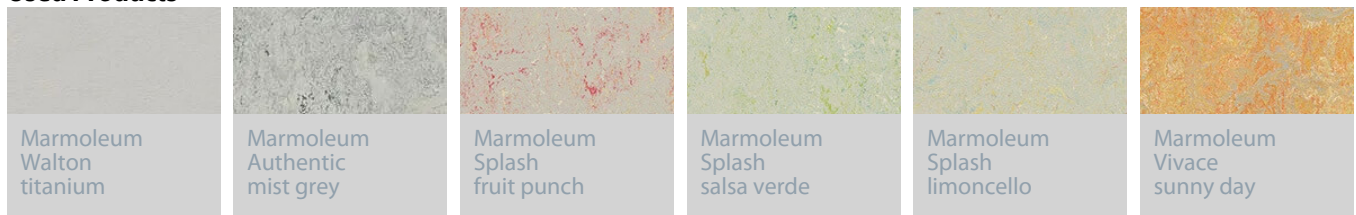

Used Products