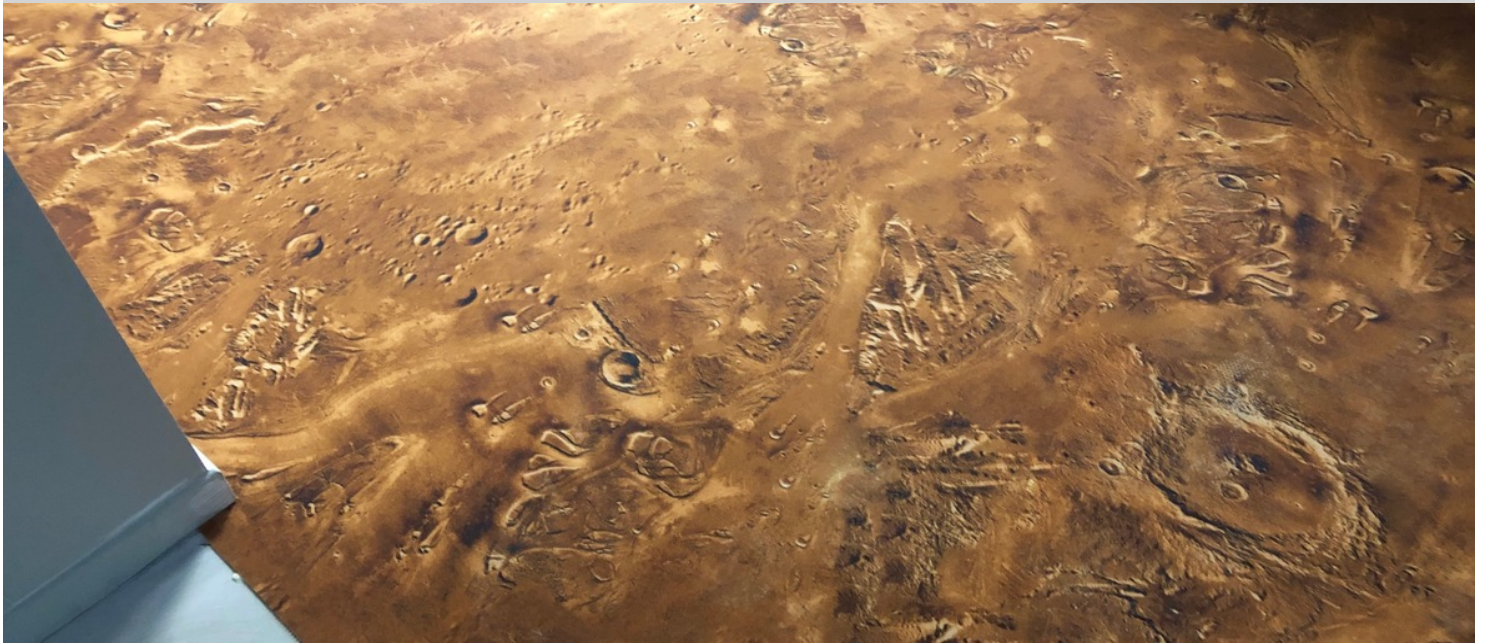

**Entreprise BEB, Plérin**

The architect in charge of the "BeB Enterprise" project trusted Forbo Flooring Systems to choose the flooring. She turned to the Flotex range, a flocked textile flooring known for its acoustic properties, walking comfort and ease of maintenance. The proposed Flotex Lab service allows you to create a custom flooring that is suitable for its establishment. Créa' Flotex offers high-definition printing, tailored to create a unique location.