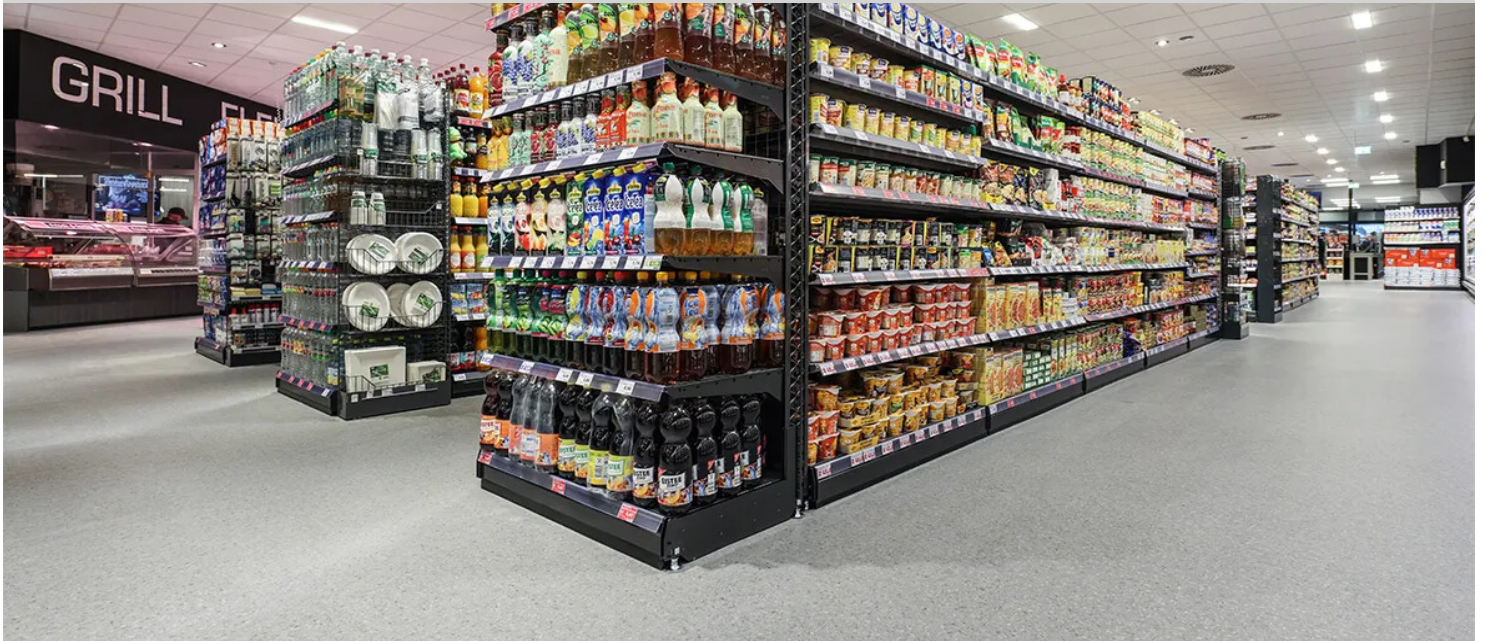

Edeka Markt Safa, Berlin

Since time is of the essence in renovation projects at the Edeka Group, a flooring solution was needed that could be laid directly on the existing floor particularly quickly, cleanly and quietly. At the same time, it was important that the floor blended harmoniously into the store design. Allura Puzzle, the loose-lay solution from Forbo Flooring, meets this requirement profile perfectly and was used in the Edeka Safa store in Berlin-Tegel in a striking stone look in the color Lead Stone. The large-format tiles with dovetail joints are available in 18 authentic concrete and wood looks. In addition to the fast and uncomplicated application, the price-performance ratio was decisive for the decision in favor of Allura Puzzle. Since then, the product has proven itself with flying colors in the daily hustle and bustle of the capital's markets: extremely robust and easy to clean with every purchase. And should the floor show signs of damage here and there after years of use, individual elements can be easily replaced.