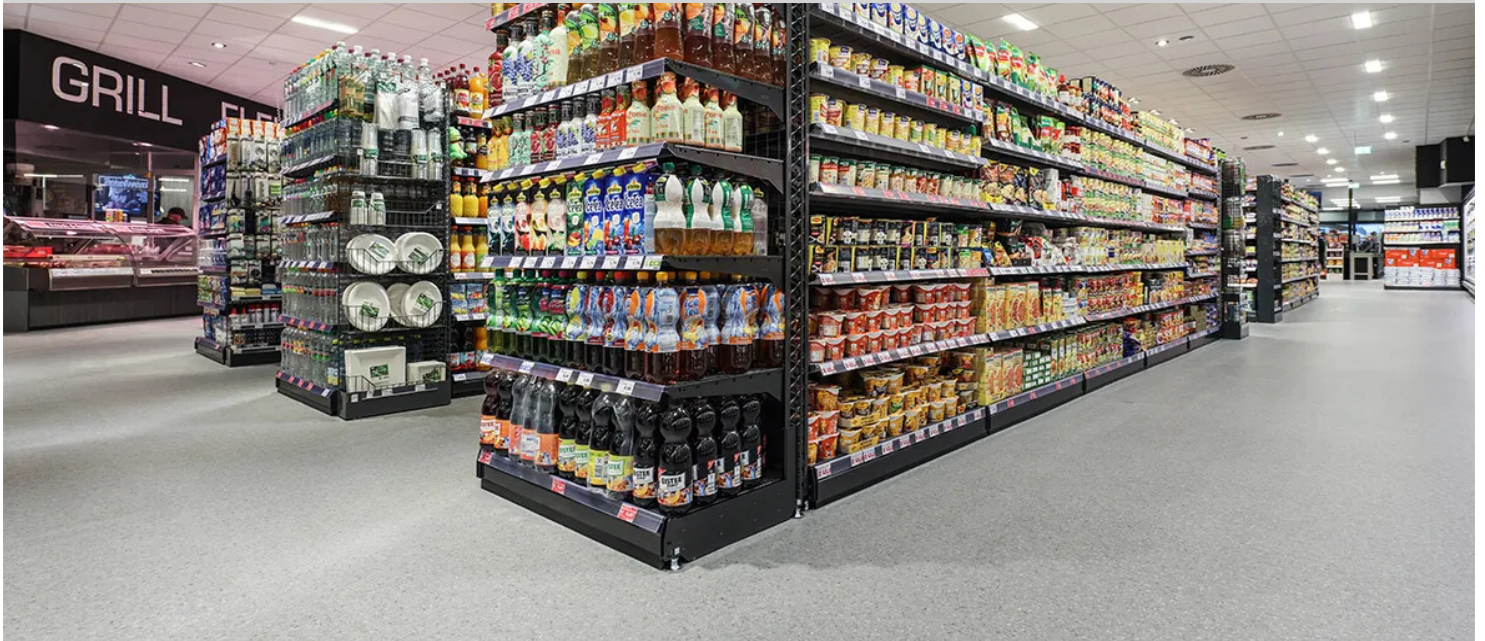

Edeka Markt Safa, Berlin

Since time is of the essence in renovation projects at the Edeka Group, a flooring solution was needed that could be laid directly on the existing floor particularly quickly, cleanly and quietly. At the same time, it was important that the floor blended harmoniously into the store design. Allura Puzzle, the loose-lay solution from Forbo Flooring, meets this requirement profile perfectly and was used in the Edeka Safa store in Berlin-Tegel in a striking stone look in the color Lead Stone. The large-format tiles with dovetail joints are available in 18 authentic concrete and wood looks. In addition to the fast and uncomplicated application, the price-performance ratio was decisive for the decision in favor of Allura Puzzle. Since then, the product has proven itself with flying colors in the daily hustle and bustle of the capital's markets: extremely robust and easy to clean with every purchase. And should the floor show signs of damage here and there after years of use, individual elements can be easily replaced.

Location	Berlin, Deutschland
Date of completion	2020
Installation by	Linovag Ladenbau GmbH, Bad Hersfeld
Photographer	Kostantin Gastmann, Berlin

Used Products