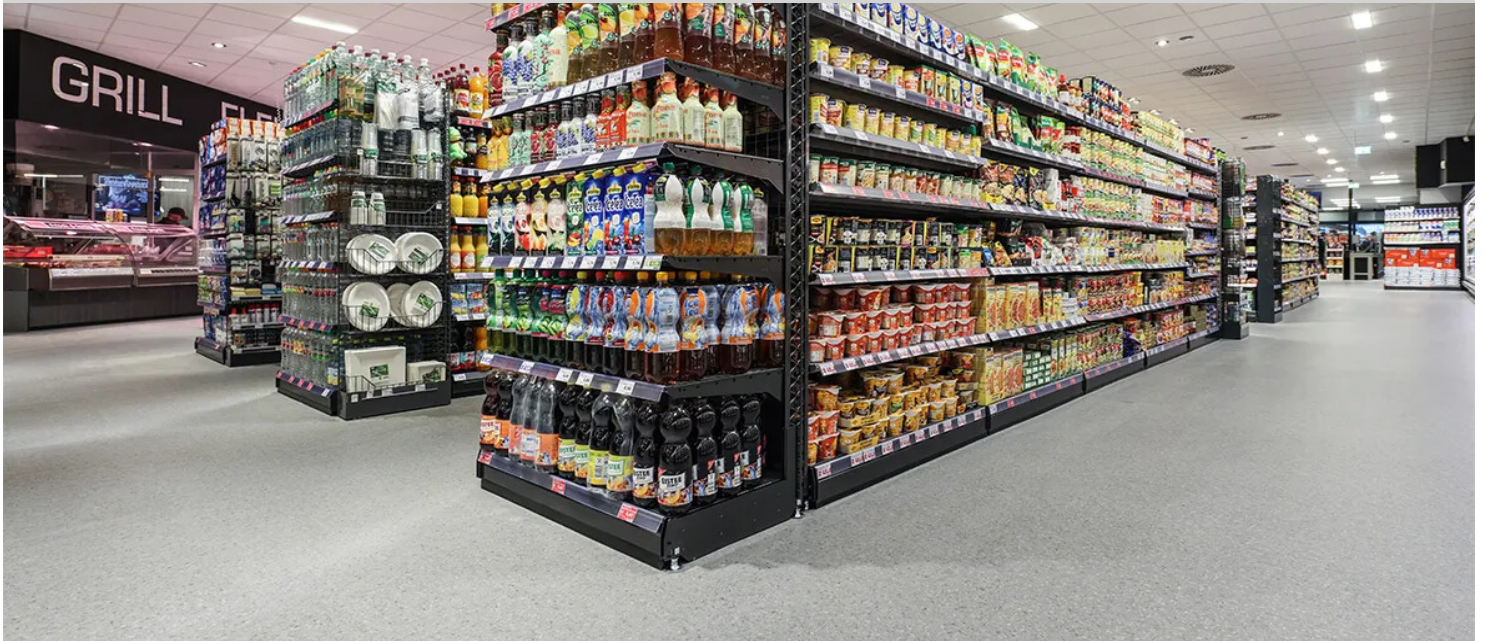

Edeka Markt Safa, Berlin

Since time is of the essence in renovation projects at the Edeka Group, a flooring solution was needed that could be laid directly on the existing floor particularly quickly, cleanly and quietly. At the same time, it was important that the floor blended harmoniously into the store design. Allura Puzzle, the loose-lay solution from Forbo Flooring, meets this requirement profile perfectly and was used in the Edeka Safa store in Berlin-Tegel in a striking stone look in the color Lead Stone. The large-format tiles with dovetail joints are available in 18 authentic concrete and wood looks. In addition to the fast and uncomplicated application, the price-performance ratio was decisive for the decision in favor of Allura Puzzle. Since then, the product has proven itself with flying colors in the daily hustle and bustle of the capital's markets: extremely robust and easy to clean with every purchase. And should the floor show signs of damage here and there after years of use, individual elements can be easily replaced.

| | |
|--------------------|-------------------------------------|
| Location | Berlin, Deutschland |
| Date of completion | 2020 |
| Installation by | Linovag Ladenbau GmbH, Bad Hersfeld |
| Photographer | Kostantin Gastmann, Berlin |