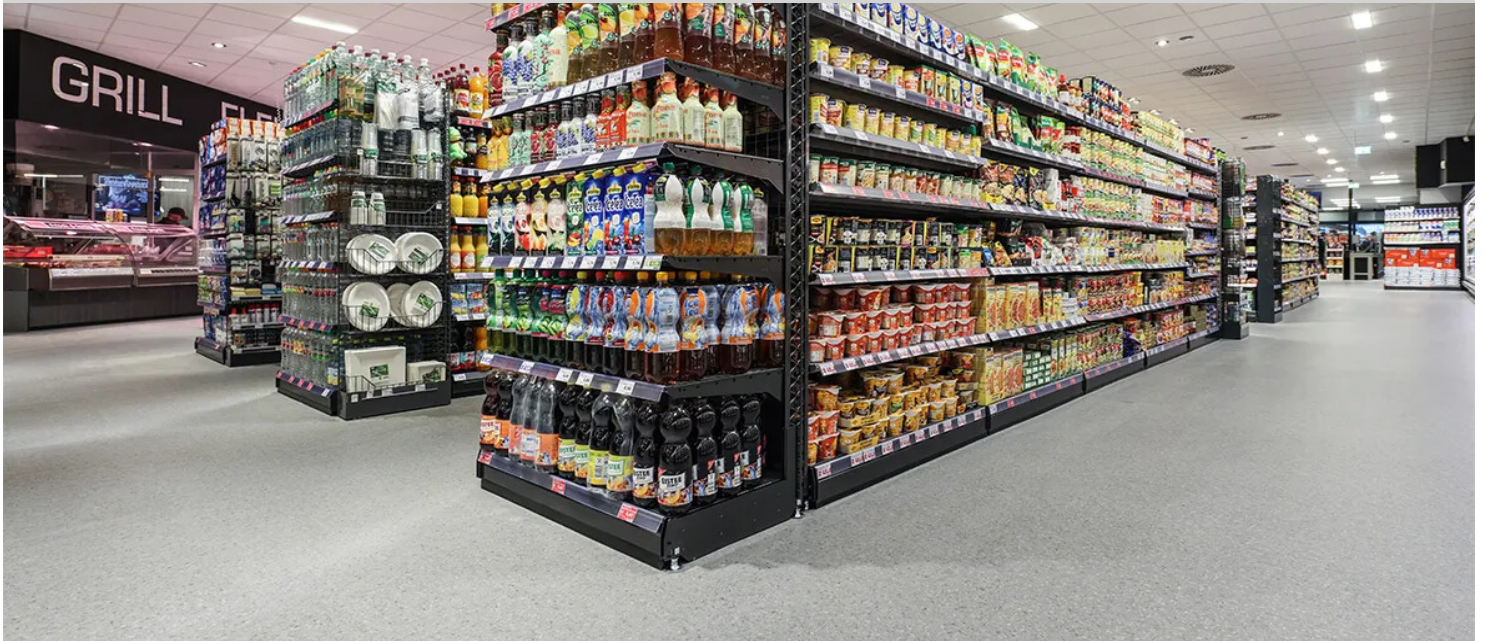

**Edeka Markt Safa, Berlin**

Since time is of the essence in renovation projects at the Edeka Group, a flooring solution was needed that could be laid directly on the existing floor particularly quickly, cleanly and quietly. At the same time, it was important that the floor blended harmoniously into the store design. Allura Puzzle, the loose-lay solution from Forbo Flooring, meets this requirement profile perfectly and was used in the Edeka Safa store in Berlin-Tegel in a striking stone look in the color Lead Stone. The large-format tiles with dovetail joints are available in 18 authentic concrete and wood looks. In addition to the fast and uncomplicated application, the price-performance ratio was decisive for the decision in favor of Allura Puzzle. Since then, the product has proven itself with flying colors in the daily hustle and bustle of the capital's markets: extremely robust and easy to clean with every purchase. And should the floor show signs of damage here and there after years of use, individual elements can be easily replaced.

Location	Berlin, Deutschland
Date of completion	2020
Installation by	Linovag Ladenbau GmbH, Bad Hersfeld
Photographer	Kostantin Gastmann, Berlin

**Used Products**