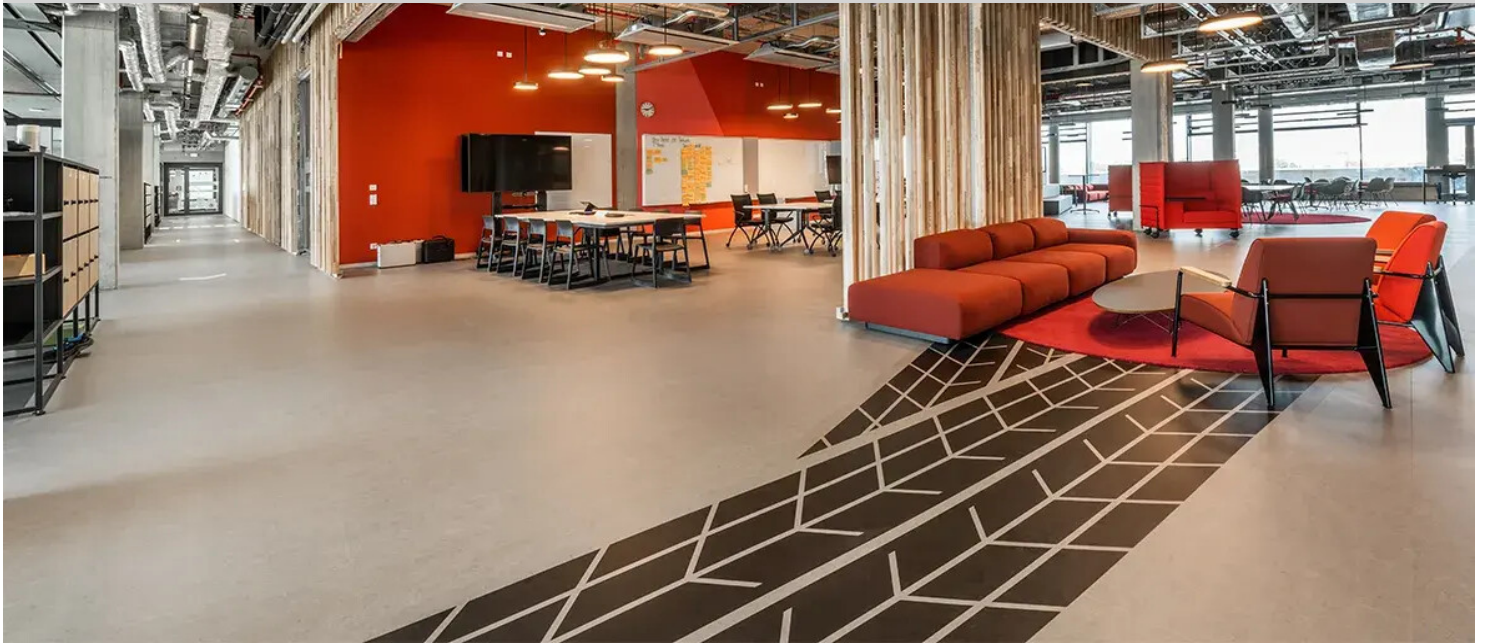

E-Bike Campus, Kusterdingen

Kusterdingen has a new showcase reference with the Bosch E-Bike Campus. E-bike drives are developed and marketed on more than 24,000 square metres - in laboratories and offices that represent the working world of tomorrow and demonstrate Bosch's future-oriented corporate culture. Directly next to the e-bike test track is the five-storey administration building with offices, meeting rooms and production and development departments. Here, open and modern room concepts promote team spirit and creativity. Open Spaces, Workbenches and Thinking Cells thus prove the end of classic individual offices at Bosch. Office and administrative space require a robust floor covering that promises employees in the open-plan offices effective impact sound insulation. With an impact sound improvement of at least 14 decibels, Marmoleum Acoustic meets the high demands of building owners and architects and, with its eternity colour, blends harmoniously into the modern overall concept. Floor applications such as zebra stripes, tyre profiles and bicycle symbols were digitally printed and professionally applied to the surface using foiling technology. In addition, all meeting rooms on the e-bike campus follow a visual colour concept - in the Marmoleum colours scarlet, greek blue and leaf. Server rooms, production and development departments: In order to protect electronic components such as e-bike batteries safely and permanently from electrostatic charging, the planners' attention was focused on a particularly safe and secure floor solution: the choice fell on the Colorex SD conductive vinyl tile from Forbo Flooring. For the server rooms, Marmoleum Ohmex on raised access flooring offered the ideal solution and easy access to the technically complex installation networks. *All Marmoleum products are based on the Fresco colours and were produced as acoustic variants on request.