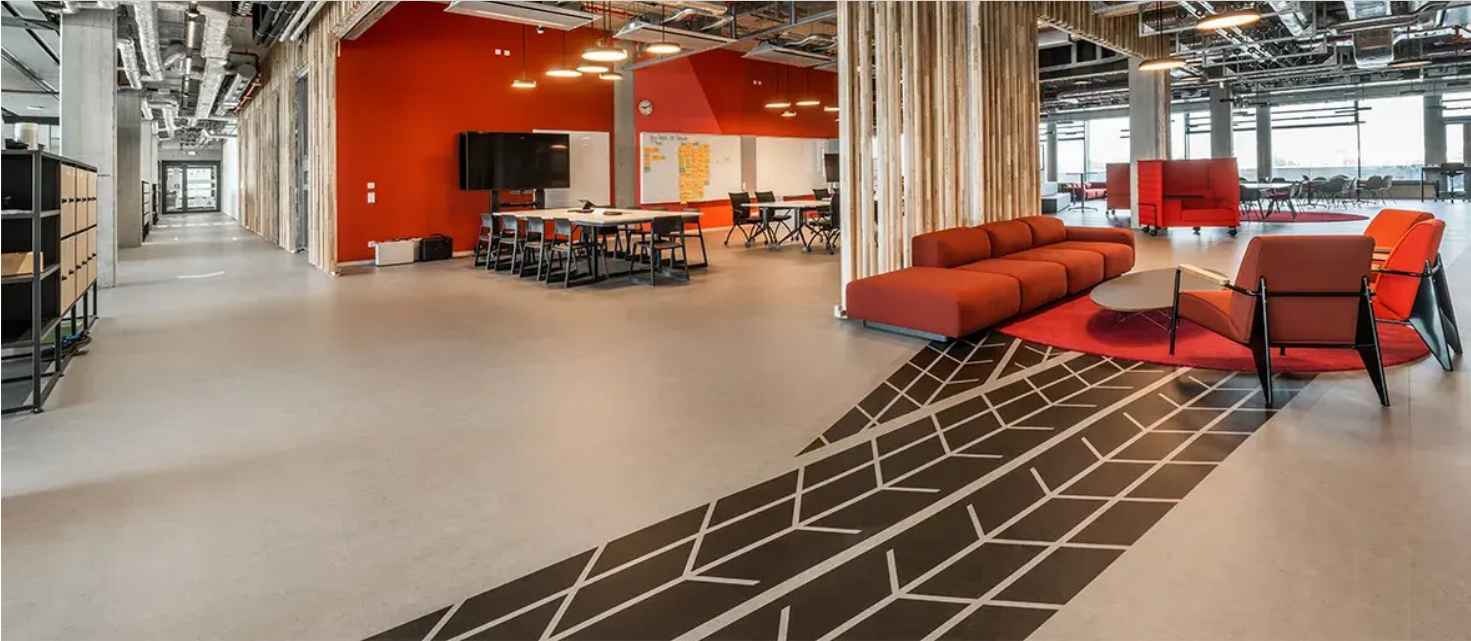

E-Bike Campus, Kusterdingen

Kusterdingen has a new showcase reference with the Bosch E-Bike Campus. E-bike drives are developed and marketed on more than 24,000 square metres - in laboratories and offices that represent the working world of tomorrow and demonstrate Bosch's future-oriented corporate culture. Directly next to the e-bike test track is the five-storey administration building with offices, meeting rooms and production and development departments. Here, open and modern room concepts promote team spirit and creativity. Open Spaces, Workbenches and Thinking Cells thus prove the end of classic individual offices at Bosch. Office and administrative space require a robust floor covering that promises employees in the open-plan offices effective impact sound insulation. With an impact sound improvement of at least 14 decibels, Marmoleum Acoustic meets the high demands of building owners and architects and, with its eternity colour, blends harmoniously into the modern overall concept. Floor applications such as zebra stripes, tyre profiles and bicycle symbols were digitally printed and professionally applied to the surface using foiling technology. In addition, all meeting rooms on the e-bike campus follow a visual colour concept - in the Marmoleum colours scarlet, greek blue and leaf. Server rooms, production and development departments: In order to protect electronic components such as e-bike batteries safely and permanently from electrostatic charging, the planners' attention was focused on a particularly safe and secure floor solution: the choice fell on the Colorex SD conductive vinyl tile from Forbo Flooring. For the server rooms, Marmoleum Ohmex on raised access flooring offered the ideal solution and easy access to the technically complex installation networks. *All Marmoleum products are based on the Fresco colours and were produced as acoustic variants on request.