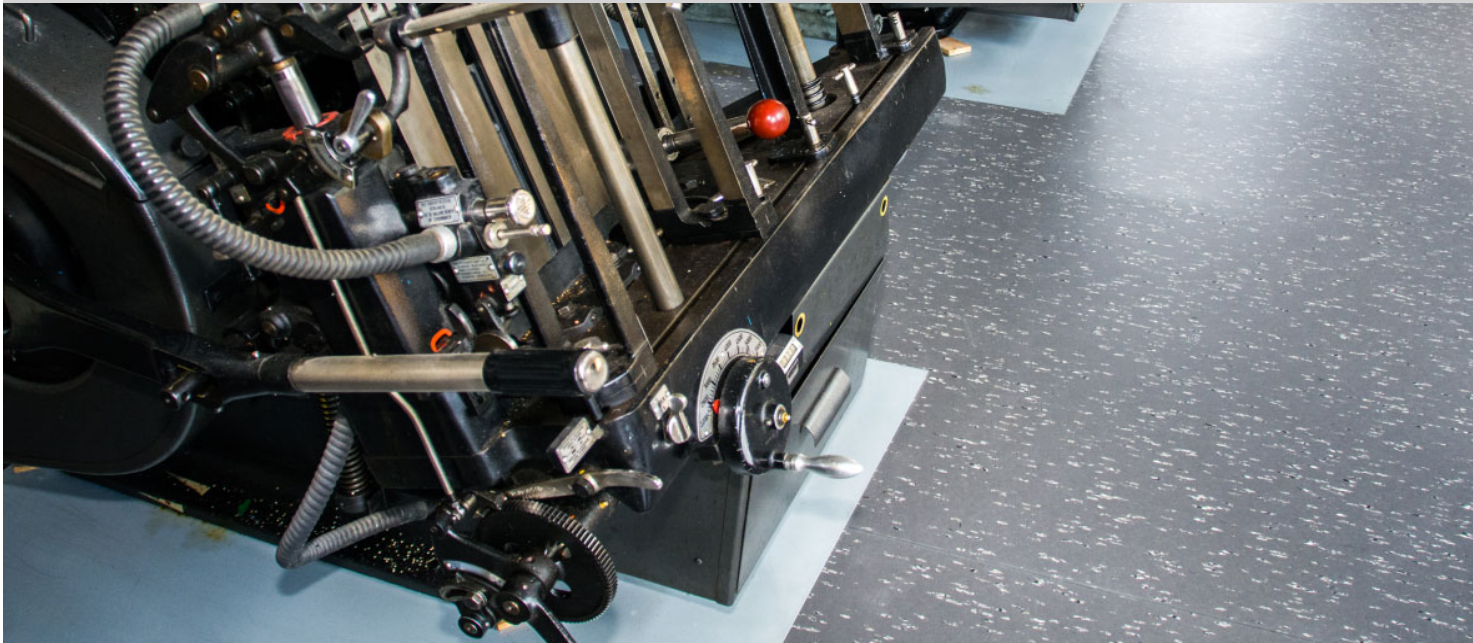

**Drukkerij Reproprint**

The installed Marmoleum Graphic fits well with the industrial look of the workflow. It emphasizes the business identity and craftsmanship of the company.

Iekļāšana	Twigt Interieur & Kleur, Capelle aan den IJssel
Fotogrāfs	Drukkerij Reproprint
Adrese	Capelle a/d IJssel, NL