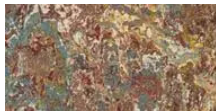

Marmoleum
Vivace
painters palette