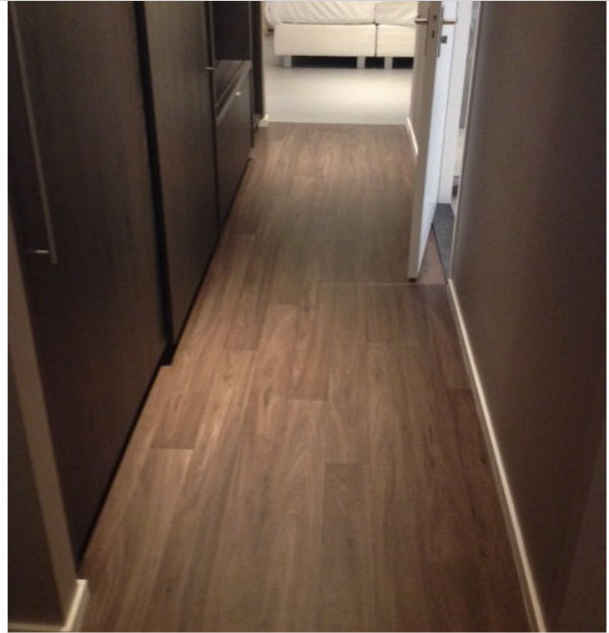

De Arend

Various (horeca) concepts from holiday home to student room and from terrace to a luxury hotel room with Westbond. Along with the Forbo design service is chosen for a mix of materials used in different spaces.

General contractor	De Arend Waardenburg
Floor designer	De Arend i.s.m. Forbo Ontwerpservice
Installation	Total4Projects, Harmelen
Location	Waardenburg, NL

Used Products