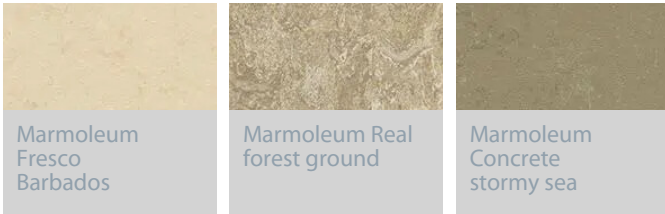

Used Products

Marmoleum
Fresco
Barbados

Marmoleum Real
forest ground

Marmoleum
Concrete
stormy sea