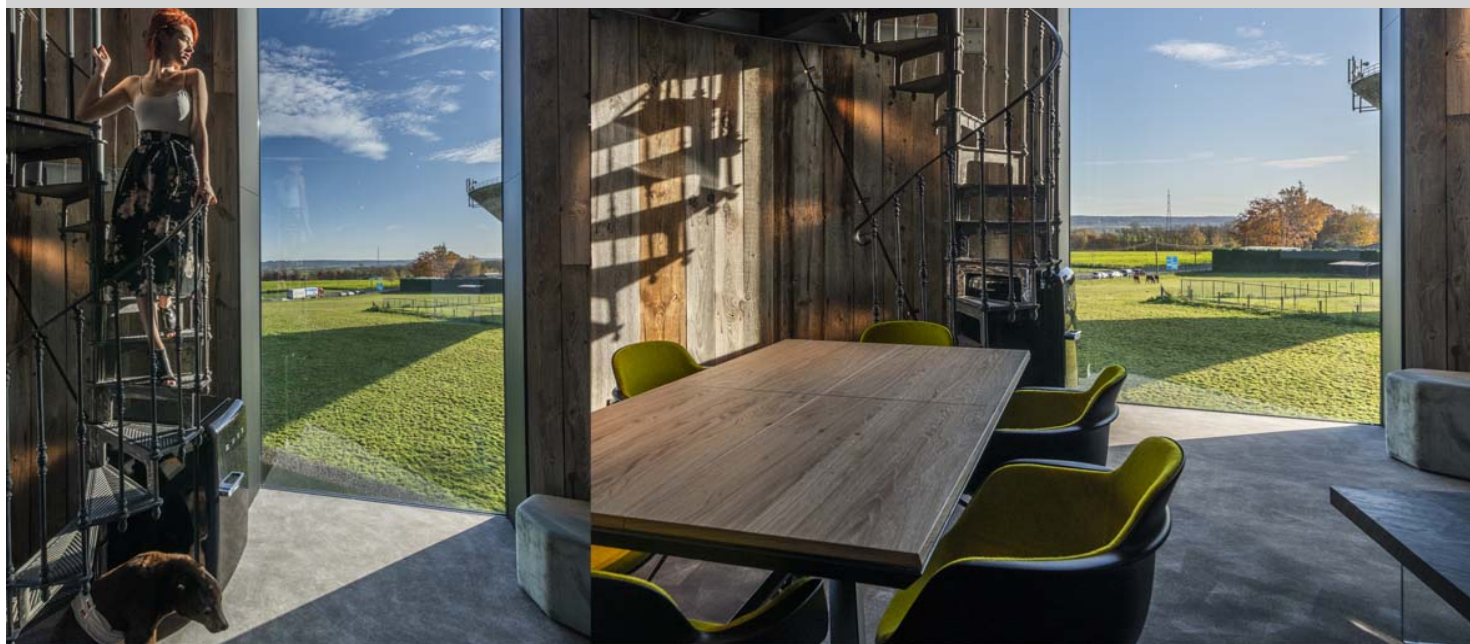

Conversion Works Tower

An inspiring space to do exceptional work. At Conversion Works we strongly believe in a fully integrated approach to shaping spaces. Our goal is therefore to combine a meticulously reasoned functionality with an authentic personality. The characteristics of the space, the location and the client create the overall identity of each individual project. This vision gives us the ability of shaping extraordinary spaces. On the floor is the Flotex by Starck collection. Colours that fit perfectly within the inspiring character of the building and that enhance the inside out feeling even more.

Fotogrāfs	Herman Desmet Photography
Interjers	Tobias Vandenbosch
Ieklāšana	Egalo
Projekta nosaukums	CW Tower
Adrese	Belgium Lembeek

Izmantotie grīdas segumi

Flotex by Starck
Artist anthracite /
silver B2