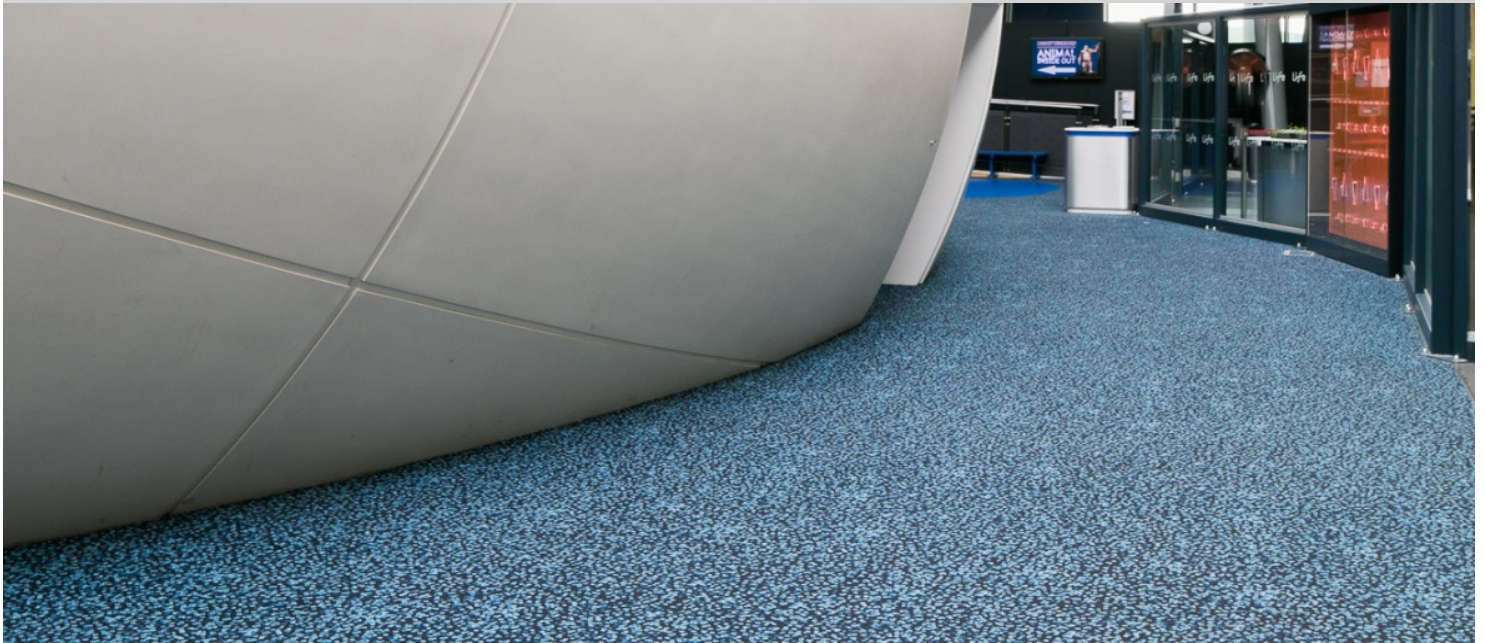

Centre for Life

With contemporary aesthetics, the ability to withstand heavy footfall and quick installation, Forbo's Marmoleum Modular ticked all the boxes for the Life café situated in the International Centre for Life in Newcastle. What's more, with the science centre receiving hundreds of thousands of visitors per year, many of whom are school children, the Allergy UK Approved floor covering was the perfect fit. And Forbo's contribution didn't stop there, with the company's acoustic solution Sarlon chosen for the entrance area of the building and the unique Flotex flocked flooring - in the 'Bacteria' pattern from the Ettore Sottsass range - installed in the DNA science block, in keeping with the theme.

Location	Newcastle upon Tyne
Flooring contractor	Durham Flooring
Interior designer	Big Blue Interior Design

Used Products

Marmoleum Modular Lines trace of nature

Marmoleum Modular Lines rocky ice

Marmoleum Modular Lines Cliffs of Moher