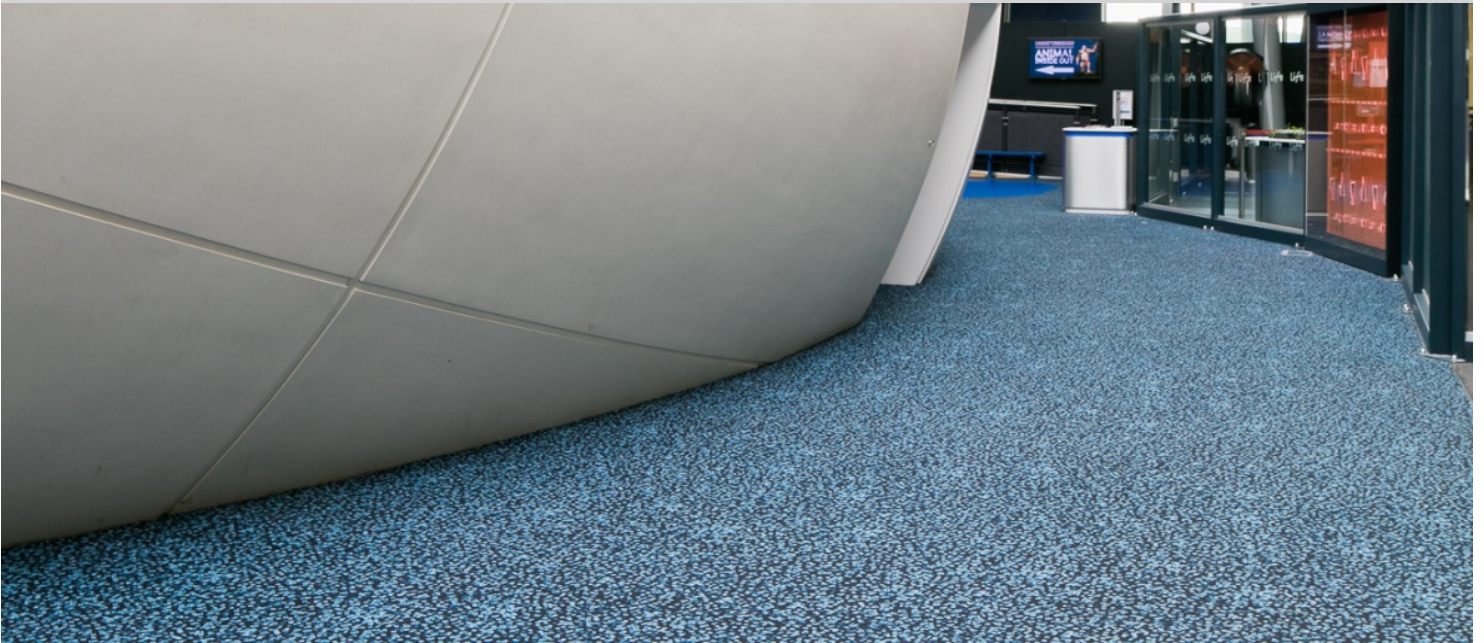

Centre for Life

With contemporary aesthetics, the ability to withstand heavy footfall and quick installation, Forbo's Marmoleum Modular ticked all the boxes for the Life café situated in the International Centre for Life in Newcastle. What's more, with the science centre receiving hundreds of thousands of visitors per year, many of whom are school children, the Allergy UK Approved floor covering was the perfect fit. And Forbo's contribution didn't stop there, with the company's acoustic solution Sarlon chosen for the entrance area of the building and the unique Flotex flocked flooring - in the 'Bacteria' pattern from the Ettore Sottsass range - installed in the DNA science block, in keeping with the theme.

Location	Newcastle upon Tyne
Flooring Contractor	Durham Flooring
Interior Designer	Big Blue Interior Design

Used Products

Marmoleum Modular Lines trace of nature

Marmoleum Modular Lines rocky ice

Marmoleum Modular Lines Cliffs of Moher