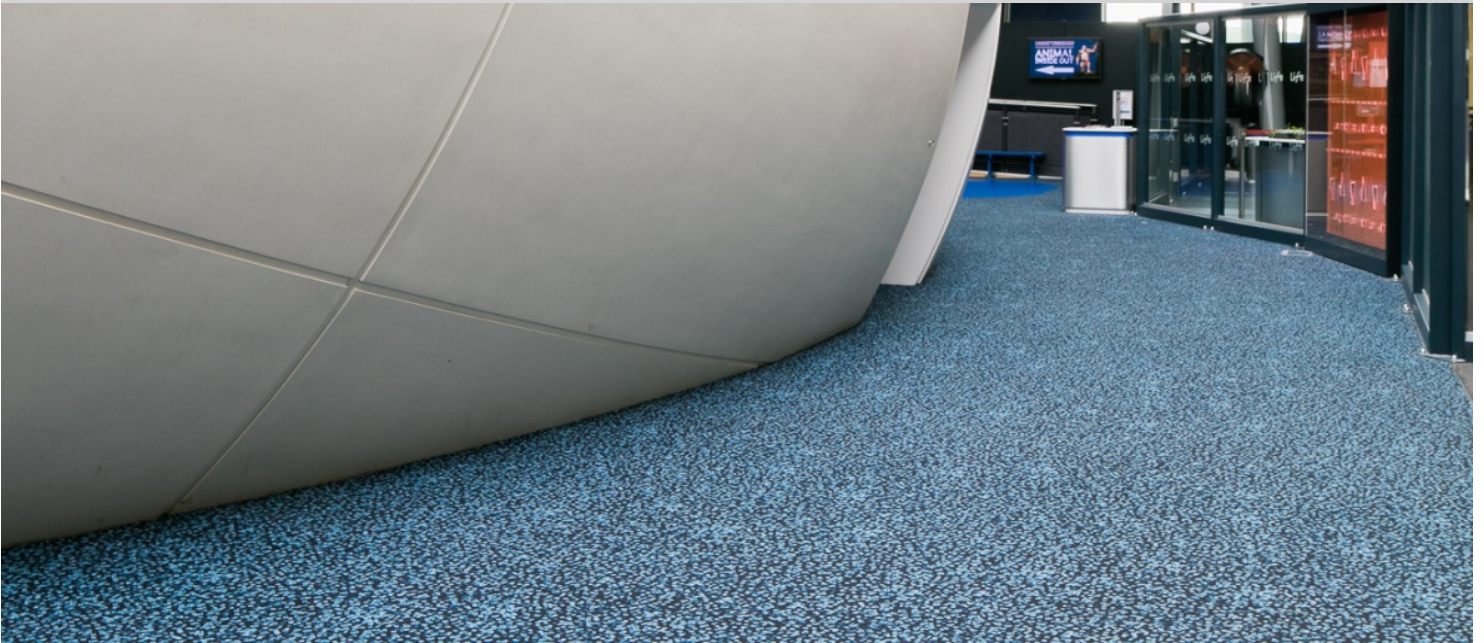

Centre for Life

With contemporary aesthetics, the ability to withstand heavy footfall and quick installation, Forbo's Marmoleum Modular ticked all the boxes for the Life café situated in the International Centre for Life in Newcastle. What's more, with the science centre receiving hundreds of thousands of visitors per year, many of whom are school children, the Allergy UK Approved floor covering was the perfect fit. And Forbo's contribution didn't stop there, with the company's acoustic solution Sarlon chosen for the entrance area of the building and the unique Flotex flocked flooring - in the 'Bacteria' pattern from the Ettore Sottsass range - installed in the DNA science block, in keeping with the theme.

Location	Newcastle upon Tyne
Flooring contractor	Durham Flooring
Interior designer	Big Blue Interior Design

Used Products

Marmoleum Modular Lines trace of nature

Marmoleum Modular Lines rocky ice

Marmoleum Modular Lines Cliffs of Moher

Sarlon Code Zero medium grey

Flotex Bacteria Bacteria