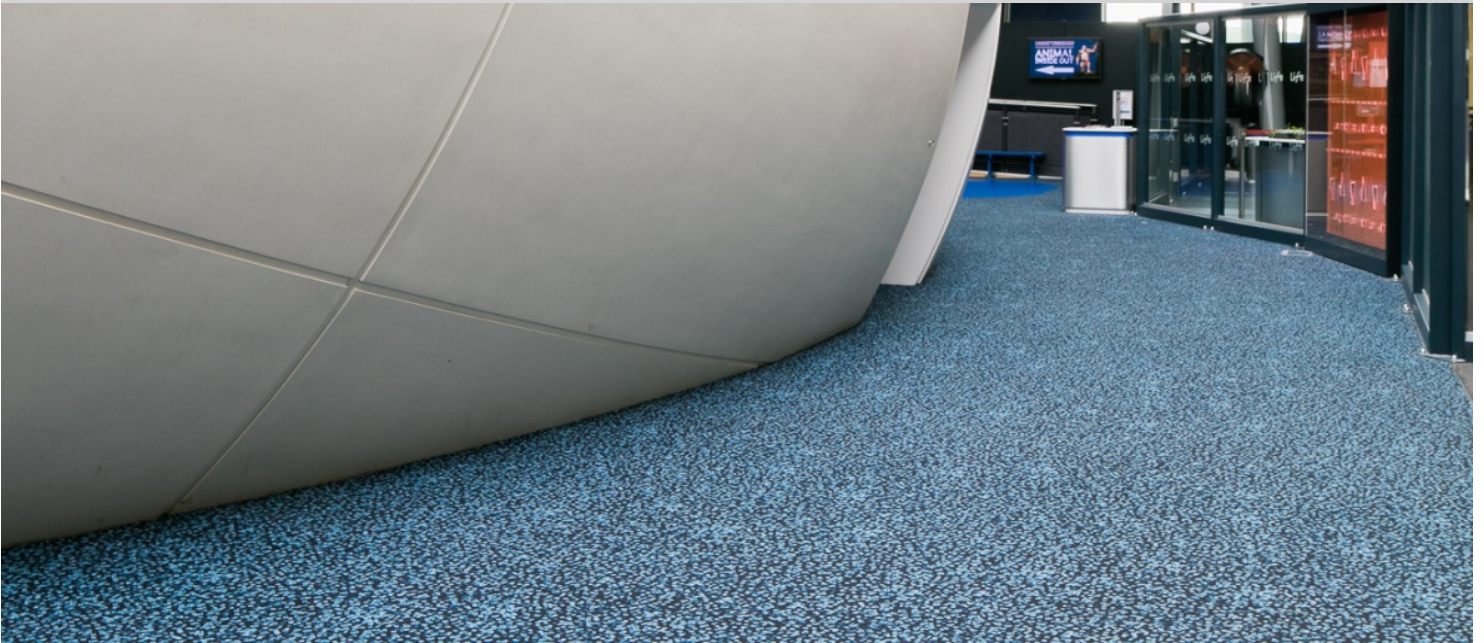

Centre for Life

With contemporary aesthetics, the ability to withstand heavy footfall and quick installation, Forbo's Marmoleum Modular ticked all the boxes for the Life café situated in the International Centre for Life in Newcastle. What's more, with the science centre receiving hundreds of thousands of visitors per year, many of whom are school children, the Allergy UK Approved floor covering was the perfect fit. And Forbo's contribution didn't stop there, with the company's acoustic solution Sarlon chosen for the entrance area of the building and the unique Flotex flocked flooring - in the 'Bacteria' pattern from the Ettore Sottsass range - installed in the DNA science block, in keeping with the theme.

Location	Newcastle upon Tyne
Flooring contractor	Durham Flooring
Interior designer	Big Blue Interior Design

Used Products

Marmoleum Modular Lines trace of nature

Marmoleum Modular Lines rocky ice

Marmoleum Modular Lines Cliffs of Moher

Code Zero medium grey

Sarlon Uni blue

Flotex Bacteria Bacteria