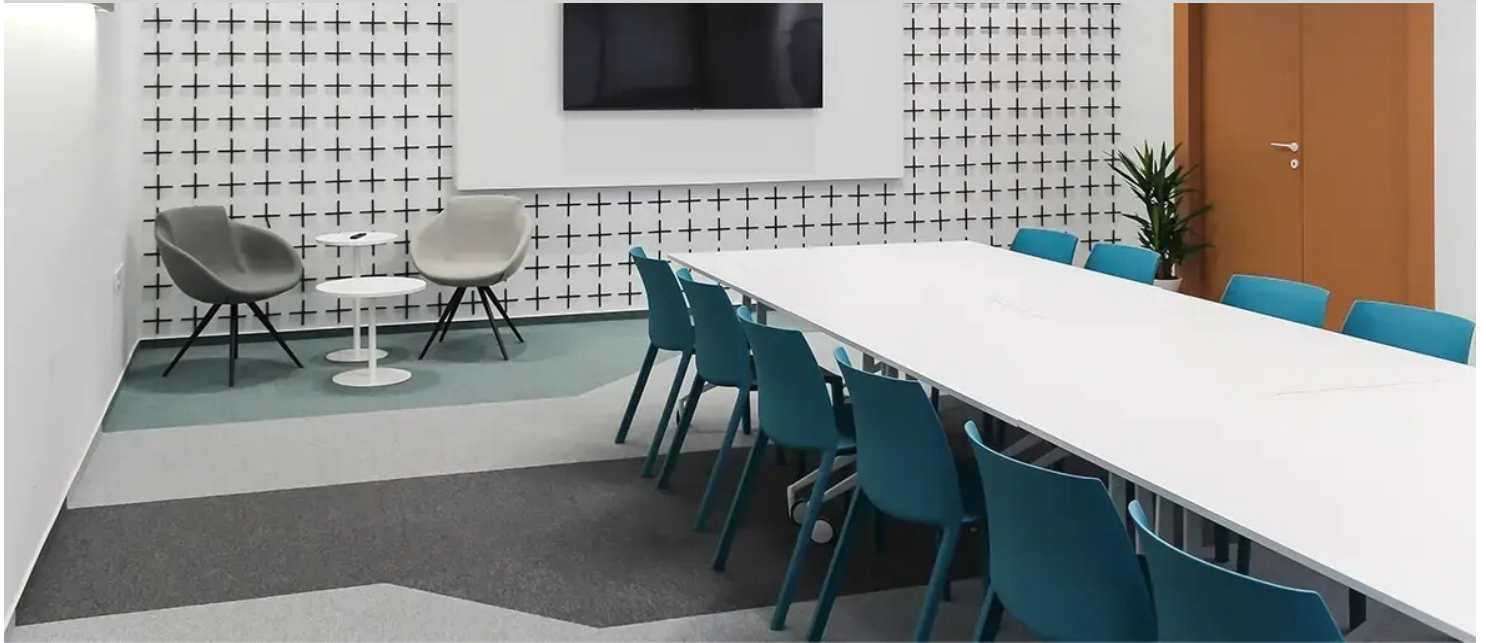

Centre For Support Of Social Enterprises

The Centre for Support of Social Enterprises is a project supported by EPTISA Southeast Europe, including development on behalf of North Macedonia. The office in Skopje city centre has a Forbo floor covering scheme with heterogeneous vinyl and carpet tiles, starting with heterogeneous vinyl at the main meeting room with a contrasting pattern of Eternal Ocean and Eternal Snow. In another room, the flooring consists of a restful combination of Tessera Layout & Outline Alloy, Frosting and Tonic carpet tiles that complement the interior design.